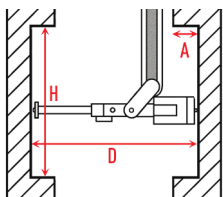

- Retractable construction of measuring part for block bores, grooves and recesses
- For the determination of internal diameters, where a smaller bore lying in front of this diameter, has to be passed
- Patents UA147920, UA150454, UA99686
- Digital or Computerized **MICS** indication system Modification with **4 MODES DATA TRANSFER**: WIRELESS to MDS app (Windows, Android, iOS, MacOS); **WIRELESS HID, WIRELESS HID+MAC, USB HID**
- **Calibration** certificate included (ISO17025 (Ilac MRA))