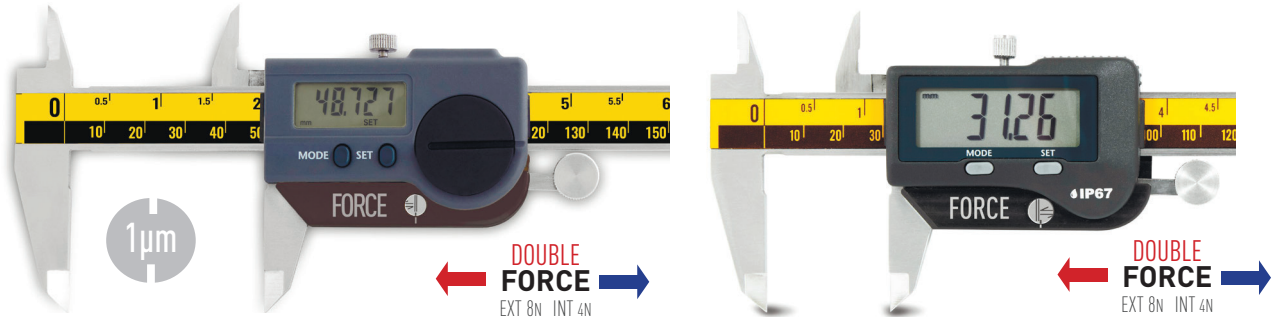

- **Double Force** control module with 8N external and 4N internal FORCE (Patents US10429165, UA146381)
- Waterproof **IP67** Swiss electronics
- High accuracy up to $\pm 5\mu\text{m}$ on external jaws (internal and depth according ISO13385)
- **MODIFICATION 3 MODES DATA TRANSFER: WIRELESS** to MDS app (Windows, Android, iOS, MacOS); **WIRELESS HID, WIRELESS HID+MAC**
- **Calibration** certificate included (ISO17025 (Ilac MRA))

IP67  **SWISS ELECTRONICS**

MODIFICATION CARBIDE JAWS

OPTIONAL ACCESSORIES

ACCESSORIES FOR DATA TRANSFER

IoT MDS CONNECT DISPLAY UNIT
USB, WI-FI, RJ-45, RS-485, LoRa OUTPUT

Item No	Range		Reso- lution	Accu- racy*	Double force	Jaws	Protection	Carbide jaws	Preset	mm/inch	Auto on/off	WIRELESS to app	WIRELESS HID	Display
	mm	inch												
MICRON DOUBLE FORCE CALIPER IP67														
141099192	0-150	0-6"	0,001	± 5	8 ext	40/16	IP-67							
141099293	0-199	0-8"		± 7	4 int	50/17								
DOUBLE FORCE CALIPER IP67														
141078122	0-150	0-6"	0,01	± 10	8 ext	40/16	IP-67							Swiss electronics Digit 1mm
141078122C														
141078222	0-200	0-8"	0,01	± 10	4 int	50/17	IP-67							Swiss electronics Digit 1mm
141078222C														
141078322	0-300	0-12"	0,01	± 20	60/20	IP-67	IP-67							Swiss electronics Digit 1mm
141078322C														
WIRELESS DOUBLE FORCE CALIPER IP67														
141078192	0-150	0-6"	0,01	± 10	8 ext	40/16	IP-67							Swiss electronics Digit 1mm
141078192C														
141078292	0-200	0-8"	0,01	± 10	4 int	50/17	IP-67							Swiss electronics Digit 1mm
141078292C														
141078392	0-300	0-12"	0,01	± 20	60/20	IP-67	IP-67							Swiss electronics Digit 1mm
141078392C														

*Accuracy on external jaws. Internal jaws and Depth according ISO13385-1

DOWNLOAD APP