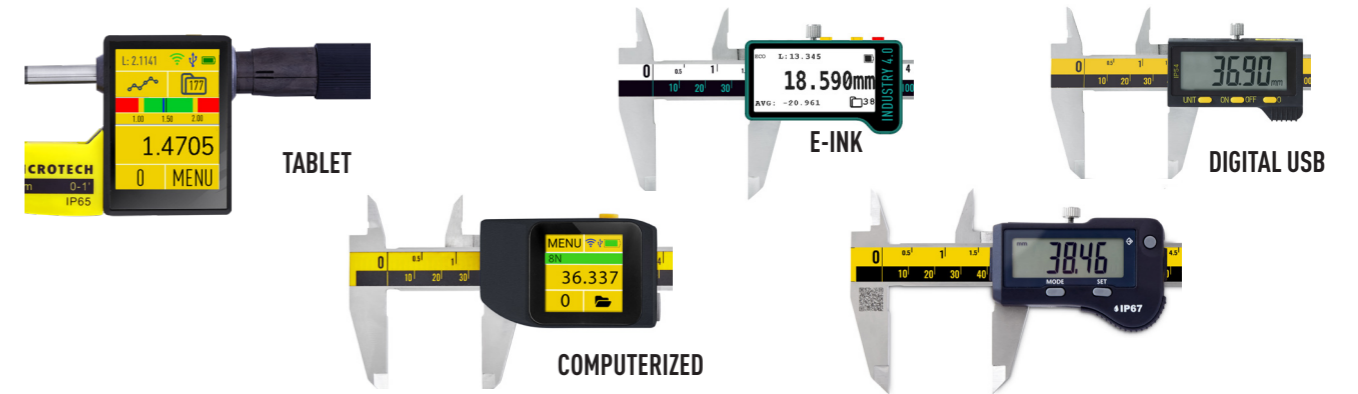

Functions	COMPUTERIZED				DIGITAL	
	TABLET LAB	TABLET	COMPUTERIZED	E-ink	WIRELESS	USB
Display	Color 3,5"	Color 2,4"	Color 1,54"	Mono 2,13"	Digital	
Resolution	480x320	320x240	240x240	250x122		
Touchscreen	•	•	•	•		
Charging socket	Micro-USB IP67					
Rechargeable battery	•	•	•	•		
Battery status	•	•	•	•		
Energy saving modes	•	•	•	•	•	•
Auto sleep on	•	•	•	•	•	•
Memory	val.	50000	2000	2000	1000	
	Folders	•	•	•		
	Statistics	•	•	•	•	
	Data transfer	•	•	•	•	
Connection	Wireless	Long range to MDS app for Windows, Android, iOS, MacOS (Free & Pro version)				
	Wireless HID	HID connection direct to any app and OS (like keyboard) with format config				
	Wireless HID+MAC	HID connection direct to any app and OS (like keyboard) with MAC adress				
	USB HID	HID USB connection direct to any app and OS (like keyboard) with format config				
	Modbus/PLC	option	option			
HUB mode	2D master	Wireless Sync like Master				
	2D slave	Wireless Sync like Slave device				
	Probe mode	Wireless Sync with ext Probes				
3D Probes operating	Manual mode	•				
	Auto mode	•				
Geometric measuring	•					
Motor-driven operation	option					
External joystick	option					
Connection indication	•	•	•	•		
Preset	Preset manager with quick activating				•	option
Adjustable Analog scale	•	•				
Formula	•	•	•	•		
Limits (Go/NoGo)	•	•	•	•		
Peak (Min/Max)	•	•	•	•		
Last value (HOLD)	•	•	•	•		option
Resolution selection	•	•	•	•		
mm/inch selection	•	•	•	•	•	•
Formula	•	•	•	•		
Linear correction	•	•	•	•		
Temperature correction	•	•	•	•		
Timer	•	•	•	•		
Calibration date	•	•	•	•		
Password manager	•	•	•	•		
User manager	•	•	•	•		
Firmware update	•	•	•	•