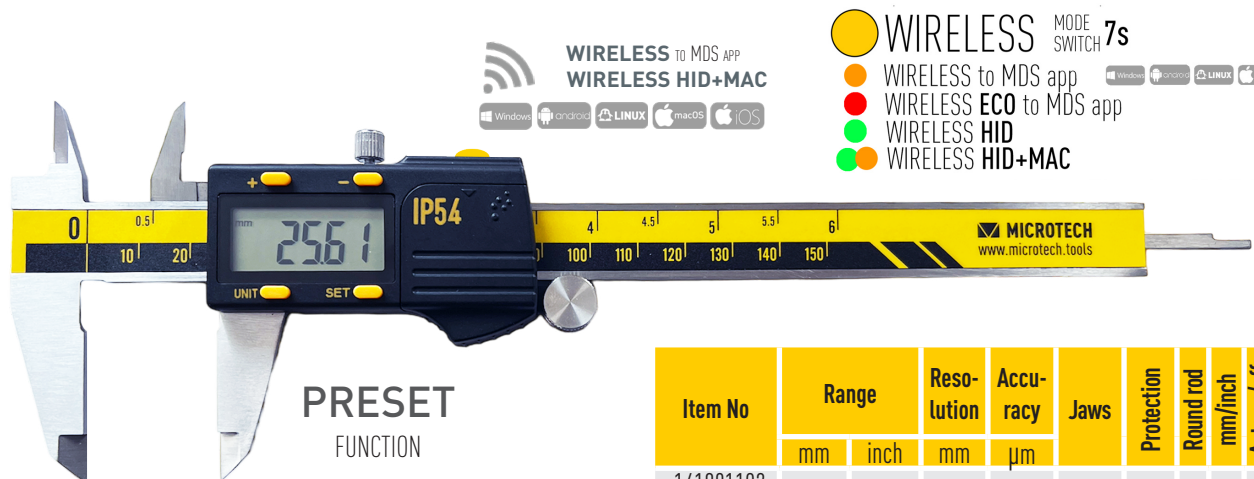

PRESET DIGITAL CALIPER IP54

- Digital caliper IP54 waterproof with PRESET function
- Micro USB data output (optional USB HID cable **29900830**)
- Calibration certificate included (ISO17025 (Ilac MRA))

PRESET
FUNCTION

OPTIONAL ACCESSORIES

141083000 USB HID DATA TRANSFER CABLE 2.5M
DIRECT DATA TRANSFER, LIKE A KEYBOARD

Item No	Range		Reso- lution	Accu- racy	Jaws	Protection	Round rod	Preset	mm/inch	Auto on/off	USB
	mm	inch									
141081112	0-150	0-6"	0,01	±20	40/16	IP-54					
141081112R				±20	50/17						
141081212	0-200	0-8"		±20	60/20						
141081312	0-300	0-12"		±30							

WIRELESS CALIPER IP54

- IP54 electronics with PRESET function and built-in MICROTECH **WIRELESS** data transfer module
- **3 MODES DATA TRANSFER:** WIRELESS to MDS app (Windows, Android, iOS, MacOS); WIRELESS HID, WIRELESS HID+MAC
- WIRELESS mode status LED indication
- Calibration certificate included (ISO17025 (Ilac MRA))

PRESET
FUNCTION

WIRELESS TO MDS APP
WIRELESS HID+MAC

WIRELESS MODE SWITCH 7s
 WIRELESS to MDS app
 WIRELESS ECO to MDS app
 WIRELESS HID
 WIRELESS HID+MAC

Item No	Range		Reso- lution	Accu- racy	Jaws	Protection	Round rod	mm/inch	Auto on/off	WIRELESS
	mm	inch								
141081192	0-150	0-6"	0,01	±20	40/16	IP-54				
141081192R				±20	50/17					
141081292	0-200	0-8"		±20	60/20					
141081392	0-300	0-12"		±30						