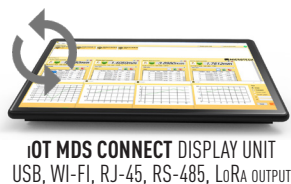

OPTIONAL ACCESSORIES