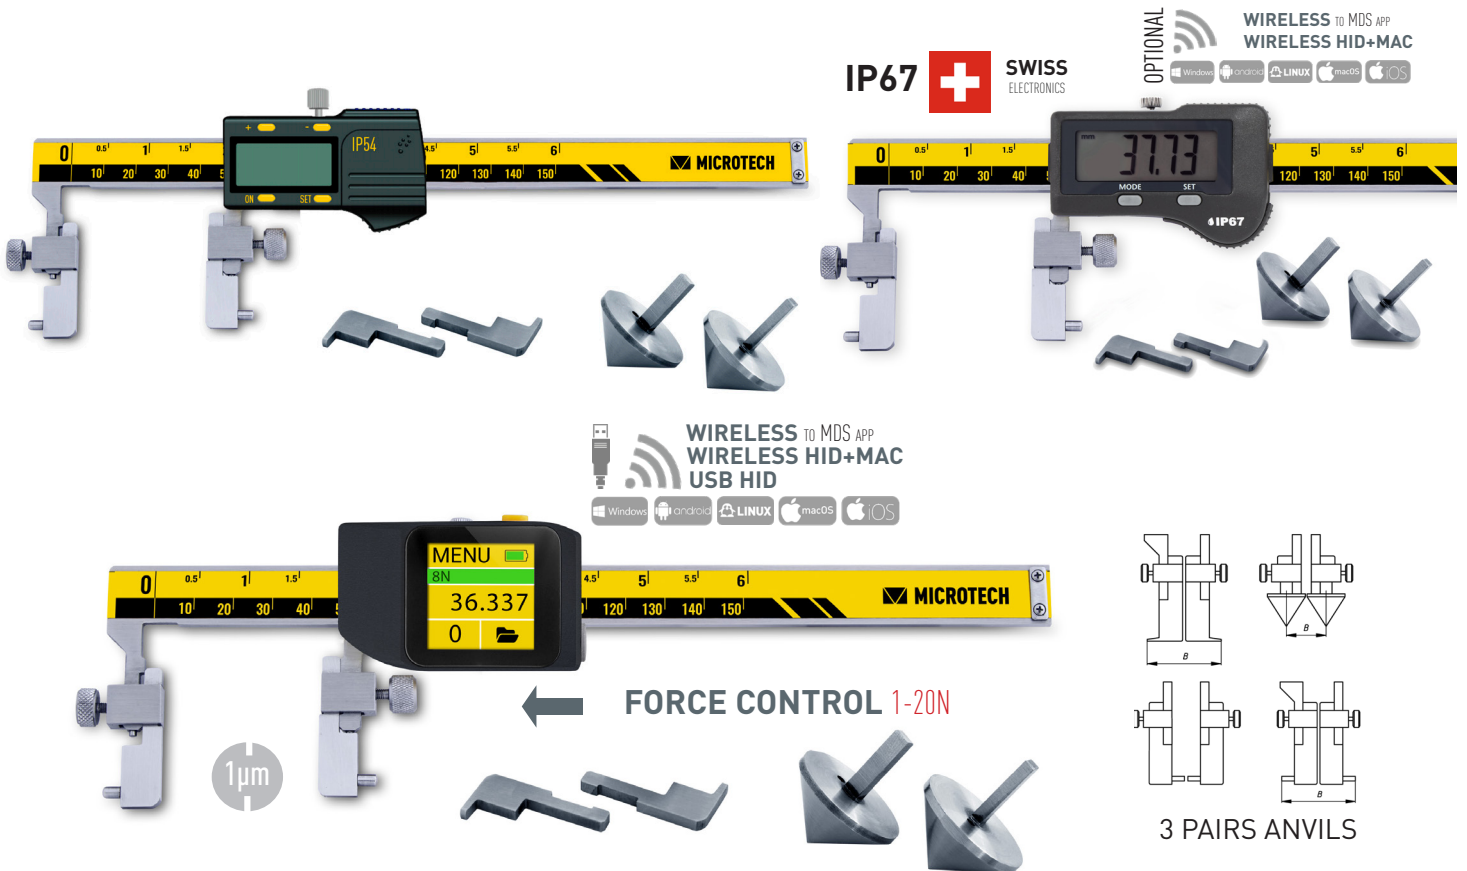

- Universal caliper with 3 pairs of measurings jaws for 5 types of measuring (internal & external point, groove, offset centerline)
- Digital IP54 / IP67 or Computerized **MICS** indication system Modification with **Long range Wireless**, Wireless HID or USB HID data transfer to Windows, Android, iOS, macOS, Linux systems direct to any app.
- **Calibration** certificate included (ISO17025 (Ilac MRA))