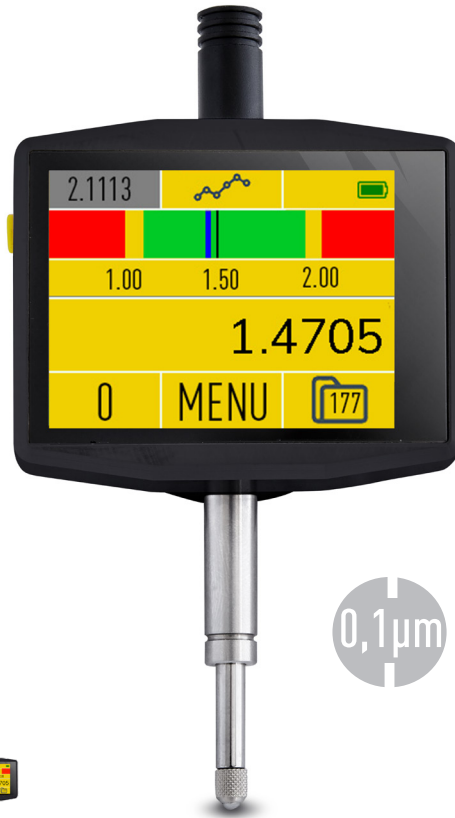

0,1µm

DOWNLOAD APP

Item No	Range		Reso- lution	Accu- racy.	Hyste- resis	Force	2D connect	Measuring HUB	Graphic	Analog scale	Preset	Go/NoGo	Max/Min	Formula	Timer	Temp comp	Linear corr	Calibr date	FW update	Recharge	Memory	WIRELESS	USB	Display									
	mm	inch																							mm	µm	µm	N					
120139135	0-12,5	0-0,5"	0,0001	±3,0	0,5	0,6-1	•	•	•	•	•	•	•	•	•	•	•	•	•	•	Folders / 2000 val	Long range / HID	USB HID / Update	Touchscreen 2,4"									
120139137				±2,0			•	•	•	•	•	•	•	•	•	•	•	•	•	•					•	•	•						
120139138				±1,6			•	•	•	•	•	•	•	•	•	•	•	•	•	•					•	•	•	•					
120139139				±1,2			•	•	•	•	•	•	•	•	•	•	•	•	•	•					•	•	•	•					
120139257	0-25,4	0-1"		±3,0		0,7-1.2	•	•	•	•	•	•	•	•	•	•	•	•	•	•					•	•	•	•	•	•			
120139258				±2,0			•	•	•	•	•	•	•	•	•	•	•	•	•	•					•	•	•	•	•	•	•		
120139259				±1,6			•	•	•	•	•	•	•	•	•	•	•	•	•	•					•	•	•	•	•	•	•	•	
120139505	0-50,8	0-2"		±5,0		1,2-2.2	•	3.2-5.2	•	•	•	•	•	•	•	•	•	•	•	•					•	•	•	•	•	•			
120139508				±3,0			•		•	•	•	•	•	•	•	•	•	•	•	•					•	•	•	•	•	•	•	•	
120139509				±2,0			•		•	•	•	•	•	•	•	•	•	•	•	•					•	•	•	•	•	•	•	•	•
120139905	0-100	0-4"		±7,0		•	•	•	•	•	•	•	•	•	•	•	•	•	•	•					•	•	•	•	•	•			
120139907				±5,0		•	•	•	•	•	•	•	•	•	•	•	•	•	•	•					•	•	•	•	•	•	•		
120139908				±3,0		•	•	•	•	•	•	•	•	•	•	•	•	•	•	•					•	•	•	•	•	•	•	•	
120139503	0-150	0-6"		±9,0		•	•	•	•	•	•	•	•	•	•	•	•	•	•	•					•	•	•	•	•	•	•		
120139505				±7,0		•	•	•	•	•	•	•	•	•	•	•	•	•	•	•					•	•	•	•	•	•	•		
120139507			±5,0	•	•	•	•	•	•	•	•	•	•	•	•	•	•	•	•	•	•	•	•	•	•	•