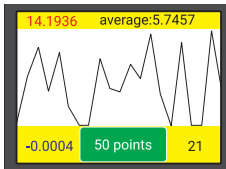

- Industry 4.0 adopted sub-micron Tablet indicator with computerized MICS system with 2.4" color Touchscreen
- Patents UA126928, UA99686, UA2022050400
- Functions: On-line Graphic, Analog scale, Go/NoGo, Max/Min, Formula, Timer, Linear correction, Temperature correction
- Measuring HUB: Wireless MICROTECH instrument connection, Synchronization, 2D mode, 2D Graph, Probe mode, Compensation
- Memory manager: 2000 values, Folders system, Statistics mode, Memory data transfer
- Quick reading system (50 value/sec)
- **4 MODES DATA TRANSFER:** WIRELESS to MDS app (Windows, Android, iOS, MacOS); WIRELESS HID, WIRELESS HID+MAC, USB HID
- Calibration certificate included (ISO17025 (Ilac MRA))