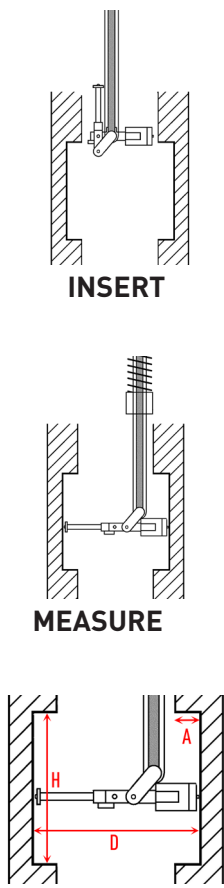

- Retractable construction of measuring part for block bores, grooves and recesses
- For the determination of internal diameters, where a smaller bore lying in front of this diameter, has to be passed
- Patents UA147920, UA150454, UA99686
- Digital or Computerized **MICS** indication system Modification with **4 MODES DATA TRANSFER**: WIRELESS to MDS app (Windows, Android, iOS, MacOS); WIRELESS HID, WIRELESS HID+MAC, USB HID
- Calibration certificate included (ISO17025 (Ilac MRA))