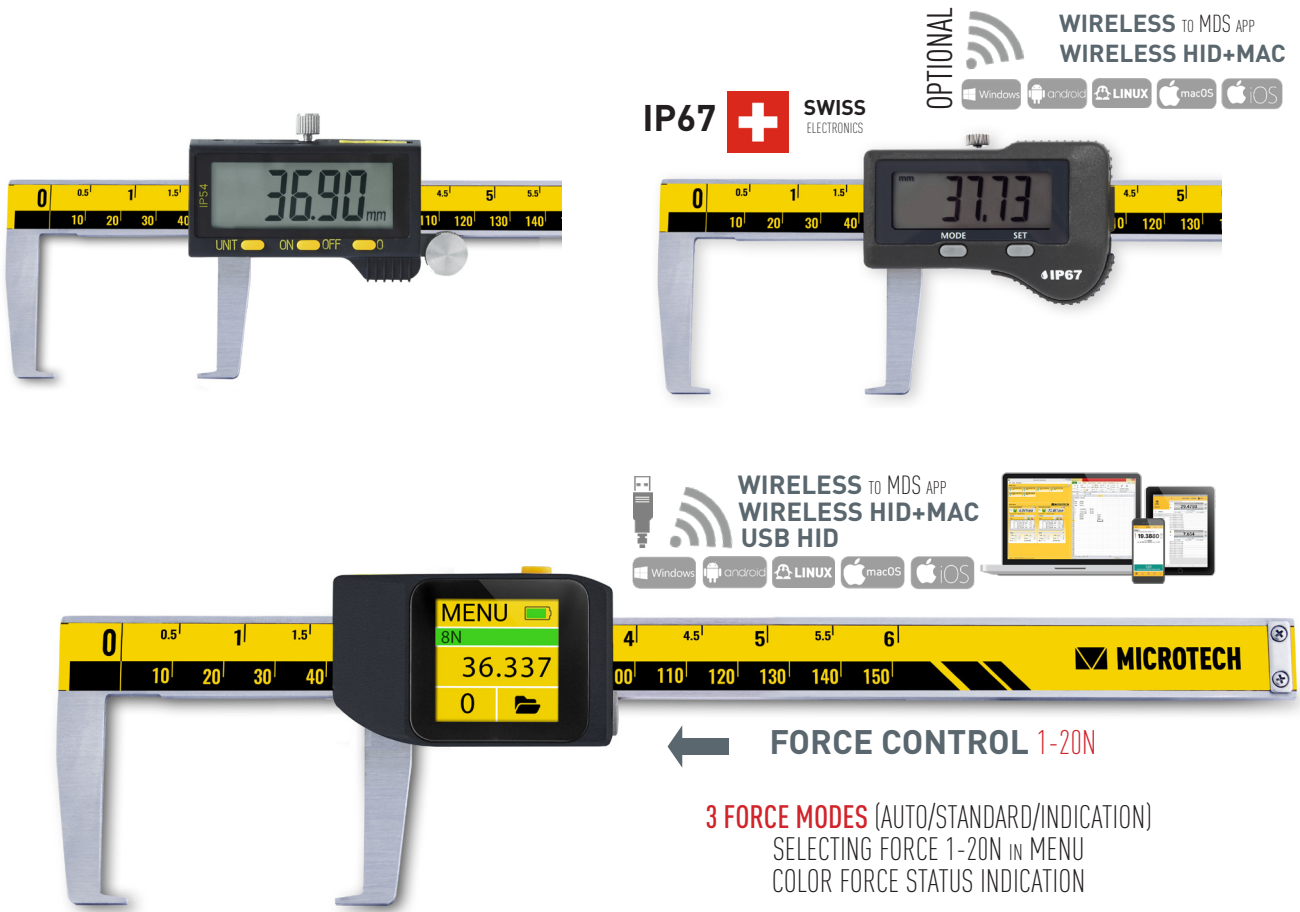

- Outside groove caliper with flat points
- Digital IP54 / IP67 or Computerized **MICS** indication system Modification with **Long range** Wireless, Wireless HID or USB HID data transfer to Windows, Android, iOS, macOS, Linux systems direct to any app.
- **Calibration** certificate included (ISO17025 (Ilac MRA))

Item No	Range		Reso- lution	Accu- racy	Force	Protection	Preset	Go/NoGo	Max/Min	Formula	Timer	Temp comp	Linear corr	Calibr date	Recharge	Memory	WIRELESS	USB	FW update	Display
	mm	inch																		
OUTSIDE GROOVE DIGITAL CALIPER IP54																				
141430150	0-150	0-6"		±30																
141430200	0-200	0-8"	0,01	±30	-	IP54														
141430300	0-300	0-12"		±30																9 mm digit
OUTSIDE GROOVE DIGITAL CALIPER IP67																				
141430156	0-150	0-6"	0,001	±10	8/4															
141430153				±30																
141430203	0-200	0-8"	0,01	±30	-	IP67														
141430303	0-300	0-12"		±30																Swiss 11 mm digit
OUTSIDE GROOVE WIRELESS CALIPER IP67																				
141430154	0-150	0-6"		±30	-															
141430204	0-200	0-8"	0,01	±30																
141430304	0-300	0-12"		±30																
OUTSIDE GROOVE COMPUTERIZED CALIPER IP54																				
141430157	0-150	0-6"		±20																
141430207	0-200	0-8"	0,005	±25	1-20	IP54														
141430307	0-300	0-12"		±25																Touch 1,54"

	A	B	C	D
mm	mm	mm	mm	mm
0-150	25	9	1	5
0-200	25	9	1.5	8
0-300	43	16	1.5	8