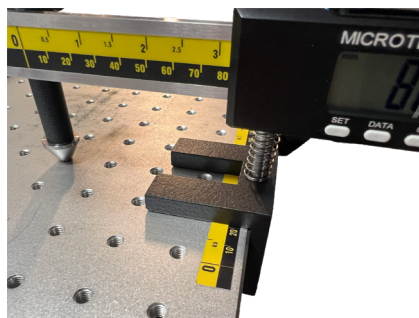

- OFFSET corner caliper
- IP67 SWISS electronics with PRESET function
- MODIFICATION with **WIRELESS** data transfer **3 MODES DATA TRANSFER**: **WIRELESS** to MDS app (Windows, Android, iOS, MacOS); **WIRELESS HID**, **WIRELESS HID+MAC**
- Calibration certificate included (ISO17025 (Ilac MRA))

IP67  **SWISS ELECTRONICS**

Item No	Range	Jaws		Resolution	Accuracy	Force	Protection	Preset	WIRELESS
		slide	fix						
	mm	mm	mm	mm	μ m	N			
OFFSET DIGITAL CALIPER IP67									
141743553	0-500	110	40	0,01	± 30		IP67	•	
OFFSET WIRELESS CALIPER IP67									
141743554	0-500	110	40	0,01	± 30		IP67	•	•