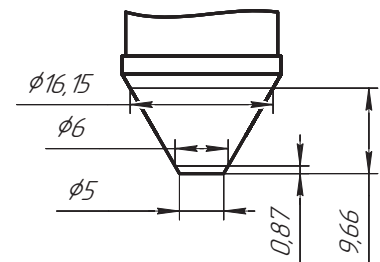

- OFFSET corner caliper
- IP67 SWISS electronics with PRESET function
- MODIFICATION with **WIRELESS** data transfer **3 MODES DATA TRANSFER**: **WIRELESS** to MDS app (Windows, Android, iOS, MacOS); **WIRELESS HID**, **WIRELESS HID+MAC**
- Calibration certificate included (ISO17025 (Ilac MRA))

IP67  **SWISS ELECTRONICS**

Item No	Range	Jaws		Resolution	Accuracy	Force	Protection	Preset	WIRELESS
		slide	fix						
	mm	mm	mm	mm	μ m	N			
OFFSET DIGITAL CALIPER IP67									
141743553	0-500	110	40	0,01	± 30		IP67	•	
OFFSET WIRELESS CALIPER IP67									
141743554	0-500	110	40	0,01	± 30		IP67	•	•