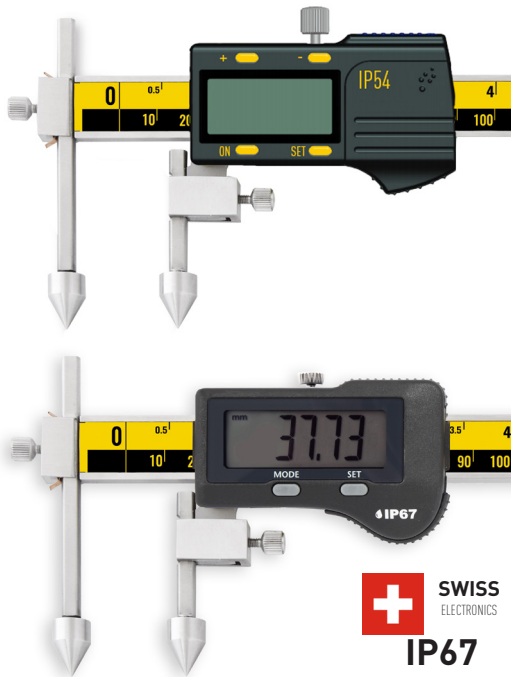

- OFFSET CENTERLINE caliper for hole center distance measurements
- Digital IP54 or IP67 SWISS electronics with PRESET function
- MODIFICATION with **WIRELESS** data transfer **3 MODES DATA TRANSFER**: **WIRELESS** to MDS app (Windows, Android, iOS, MacOS); **WIRELESS HID, WIRELESS HID+MAC**
- Calibration certificate included (ISO17025 (Ilac MRA))

WIRELESS TO MDS APP  
WIRELESS HID+MAC

**SWISS ELECTRONICS**  
**IP67**

**SWISS ELECTRONICS**  
**IP67**

**CUSTOM RANGE AND ANVILS FOR REQUEST**

Item No	Range		Reso- lution	Accu- racy	Anvil D		Force	Protection	Preset	USB	Display
	mm	inch			mm	mm					
<b>OFFSET CENTERLINE DIGITAL CALIPER IP54</b>											
141730151	10-160	0.4-6.4"	0,01	±30	10	20, 35	IP54	•	•	•	11 mm digit
141730201	10-210	0.4-8.4"									
141730301	10-310	0.4-12.4"									
141730511	20-520	0.8-20.4"									
141731011	20-1020	0.8-40.4"		±40	20	35, 50					
141731511	20-1520	0.8-40.4"									
141732011	20-2020	0.8-60.4"									
141733011	20-3020	0.8-80.4"									
<b>OFFSET CENTERLINE DIGITAL CALIPER IP67</b>											
141730153	10-160	0.4-6.4"	0,01	±30	10	20, 35	IP67	•	•	•	Swiss 11 mm digit
141730203	10-210	0.4-8.4"									
141730303	10-310	0.4-12.4"									
141730513	20-520	0.8-20.4"									
141731013	20-1020	0.8-40.4"		±40	20	35, 50					
141731513	20-1520	0.8-40.4"									
141732013	20-2020	0.8-60.4"									
141733013	20-3020	0.8-80.4"									
<b>OFFSET CENTERLINE WIRELESS CALIPER IP67</b>											
141730154	10-160	0.4-6.4"	0,01	±30	10	20, 35	IP67	•	•	•	Swiss 11 mm digit
141730204	10-210	0.4-8.4"									
141730304	10-310	0.4-12.4"									
141730514	20-520	0.8-20.4"									
141731014	20-1020	0.8-40.4"		±40	20	35, 50					
141731514	20-1520	0.8-40.4"									
141732014	20-2020	0.8-60.4"									
141733014	20-3020	0.8-80.4"									

ANVIL D=10MM

ANVIL D=20MM

ANVIL D=35MM

**CUSTOM RANGE AND ANVILS FOR REQUEST**