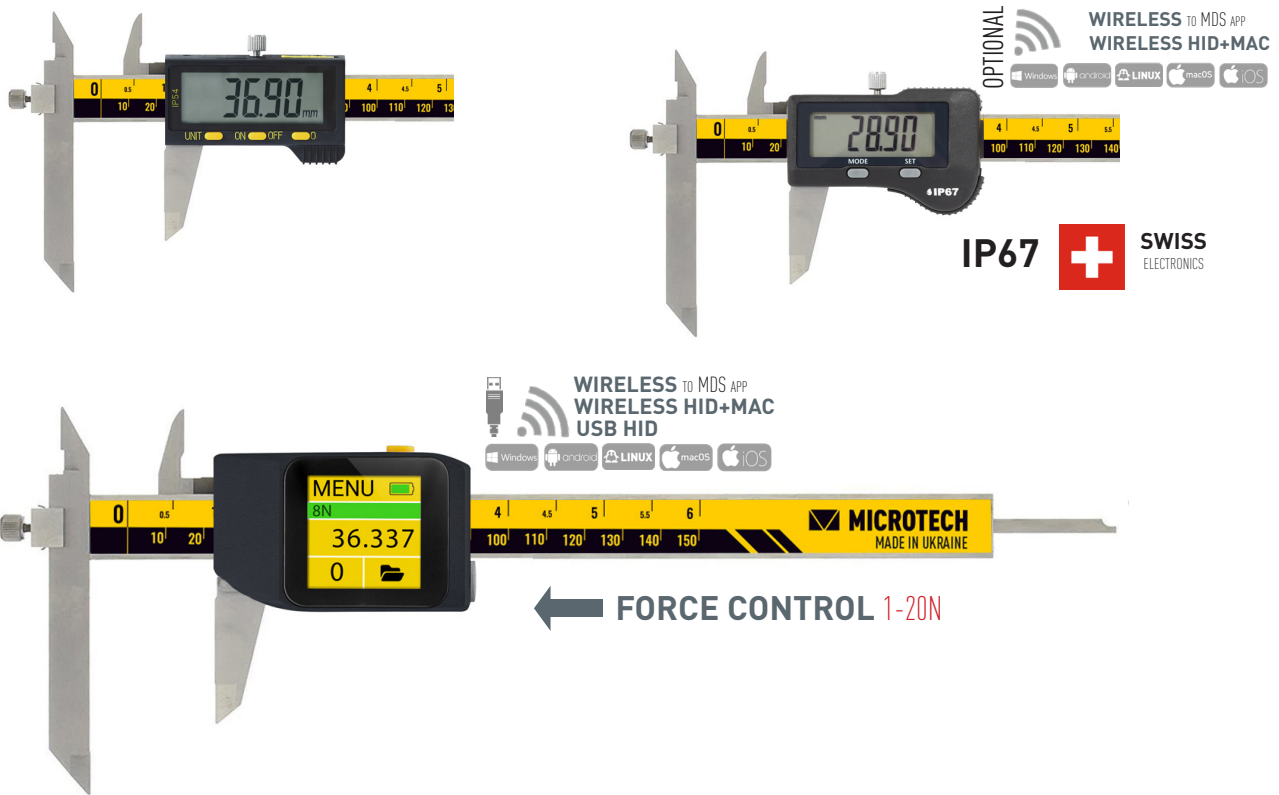

- OFFSET caliper for measure hard to get dimensions
- Digital IP54 / IP67 or Computerized **MICS** indication system Modification with Long range Wireless, Wireless HID or USB HID data transfer to Windows, Android, iOS, macOS, Linux systems direct to any app.
- **4 MODES DATA TRANSFER:** WIRELESS to MDS app (Windows, Android, iOS, MacOS); WIRELESS HID, WIRELESS HID+MAC, USB HID
- Calibration certificate included (ISO17025 (Ilac MRA))

Item No	Range	Jaws		Reso- lution	Accu- racy	Force	Protection	Preset	Go/NoGo	Max/Min	Formula	Timer	Temp comp	Linear corr	Calibr date	FW update	Recharge	Memory	WIRELESS	USB	Display	
		slide	fix																			
	mm	mm	mm	mm	µm	N																
OFFSET DIGITAL CALIPER IP54																						
141740150	0-150	110	40	0,01	±30	IP54															13	
141740300	0-300	130	60		±40																	
OFFSET DIGITAL CALIPER IP67																						
141740153	0-150	110	40	0,01	±30	IP67															Swiss 11 mm	
141740303	0-300	130	60		±40																	
OFFSET WIRELESS CALIPER IP67																						
141740154	0-150	110	40	0,01	±30	IP67															Swiss 11 mm	
141740304	0-300	130	60		±40																	
OFFSET COMPUTERIZED CALIPER IP54																						
141740157	0-150	110	40	0,005	±20	1-20 IP54																
141740307	0-300	130	60		±30																	