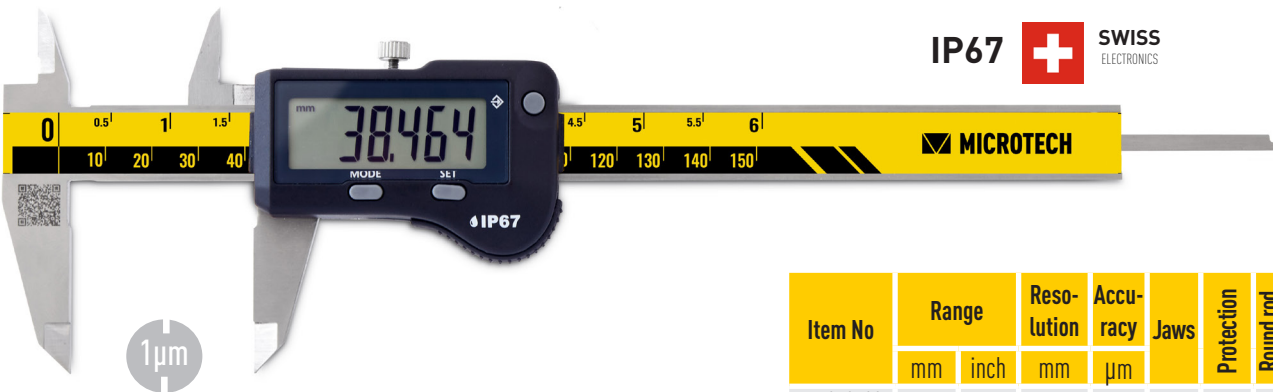

- Waterproof IP67 Swiss electronics with PRESET function
- High accuracy up to $\pm 20\mu\text{m}$ on external jaws (internal and depth according ISO13385)
- Calibration certificate included (ISO17025 (Ilac MRA))

IP67  SWISS ELECTRONICS

Item No	Range		Reso- lution	Accu- racy	Jaws	Protection	Round rod	Preset	mm/inch	Auto on/off
	mm	inch								
141072122	0-150	0-6"	0,01	± 20	40/16	IP-67		•	•	•
141072122R							•	•	•	
141072222	0-200	0-8"		± 20	50/17		•	•	•	
141072322	0-300	0-12"		± 30	60/20		•	•	•	

MICRON DIGITAL CALIPER IP67

IP67  SWISS ELECTRONICS

Item No	Range		Reso- lution	Accu- racy	Jaws	Protection	Round rod	Preset	mm/inch	Auto on/off
	mm	inch								
141073122	0-150	0-6"	0,001	± 15	40/16	IP-67		•	•	•
141073122R							•	•	•	
141073222	0-200	0-8"		± 15	50/17		•	•	•	
141073322	0-300	0-12"		± 20	60/20		•	•	•	

PRECISION DIGITAL CALIPER IP67 CARBIDE JAWS

IP67  SWISS ELECTRONICS

UPPER AND LOWER
CARBIDE JAWS

Item No	Range		Reso- lution	Accu- racy	Jaws	Protection	Preset	mm/inch	Auto on/off
	mm	inch							
141072122C	0-150	0-6"	0,01	± 20	40/16	IP-67		•	•
141072222C	0-200	0-8"		± 20	50/17		•	•	
141072322C	0-300	0-12"		± 30	60/20		•	•	