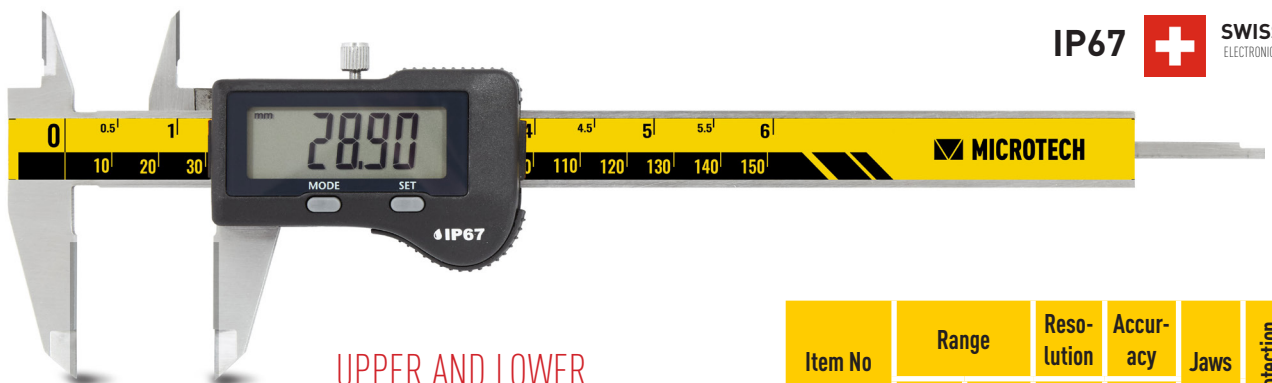

- Waterproof IP67 Swiss electronics with PRESET function
- High accuracy up to $\pm 20\mu\text{m}$ on external jaws (internal and depth according ISO13385)
- Calibration certificate included (ISO17025 (Ilac MRA))

IP67  SWISS ELECTRONICS

Item No	Range		Reso- lution	Accu- racy	Jaws	Protection	Round rod	Preset	mm/inch	Auto on/off
	mm	inch								
141072122	0-150	0-6"	0,01	± 20	40/16	IP-67		•	•	•
141072122R							•	•	•	
141072222	0-200	0-8"		± 20	50/17		•	•	•	
141072322	0-300	0-12"		± 30	60/20		•	•	•	

MICRON DIGITAL CALIPER IP67

IP67  SWISS ELECTRONICS

Item No	Range		Reso- lution	Accu- racy	Jaws	Protection	Round rod	Preset	mm/inch	Auto on/off
	mm	inch								
141073122	0-150	0-6"	0,001	± 15	40/16	IP-67		•	•	•
141073122R							•	•	•	
141073222	0-200	0-8"		± 15	50/17		•	•	•	
141073322	0-300	0-12"		± 20	60/20		•	•	•	

PRECISION DIGITAL CALIPER IP67 CARBIDE JAWS

IP67  SWISS ELECTRONICS

UPPER AND LOWER
CARBIDE JAWS

Item No	Range		Reso- lution	Accu- racy	Jaws	Protection	Preset	mm/inch	Auto on/off
	mm	inch							
141072122C	0-150	0-6"	0,01	± 20	40/16	IP-67		•	•
141072222C	0-200	0-8"		± 20	50/17		•	•	
141072322C	0-300	0-12"		± 30	60/20		•	•	