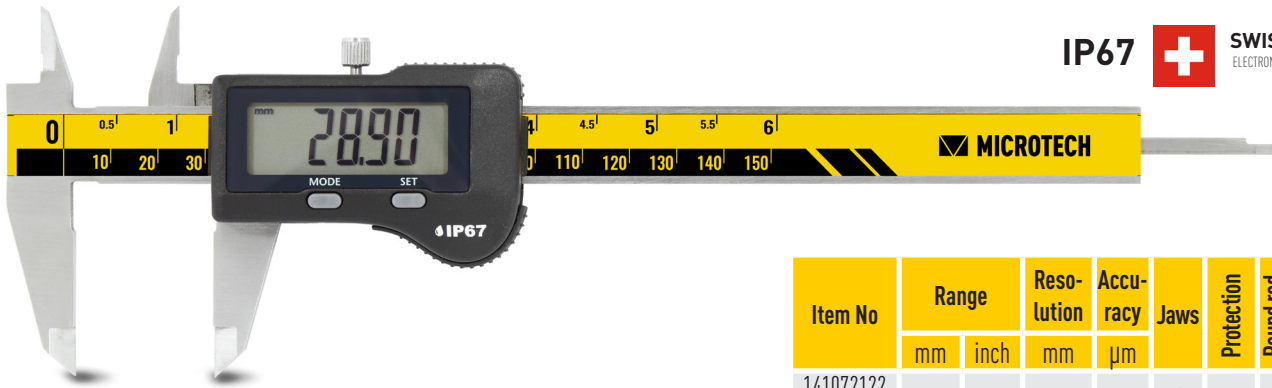

- Waterproof IP67 Swiss electronics with PRESET function
- High accuracy up to $\pm 20\mu\text{m}$ on external jaws (internal and depth according ISO13385)
- Calibration certificate included (ISO17025 (Ilac MRA))

IP67  SWISS ELECTRONICS

Item No	Range		Reso- lution	Accu- racy	Jaws	Protection	Round rod	Preset	mm/inch	Auto on/off
	mm	inch								
141072122	0-150	0-6"	0,01	± 20	40/16	IP-67		•	•	•
141072122R							•	•	•	
141072222	0-200	0-8"		± 20	50/17		•	•	•	
141072322	0-300	0-12"		± 30	60/20		•	•	•	

MICRON DIGITAL CALIPER IP67

IP67  SWISS ELECTRONICS

Item No	Range		Reso- lution	Accu- racy	Jaws	Protection	Round rod	Preset	mm/inch	Auto on/off
	mm	inch								
141073122	0-150	0-6"	0,001	± 15	40/16	IP-67		•	•	•
141073122R							•	•	•	
141073222	0-200	0-8"		± 15	50/17		•	•	•	
141073322	0-300	0-12"		± 20	60/20		•	•	•	

PRECISION DIGITAL CALIPER IP67 CARBIDE JAWS

IP67  SWISS ELECTRONICS

UPPER AND LOWER
CARBIDE JAWS

Item No	Range		Reso- lution	Accu- racy	Jaws	Protection	Preset	mm/inch	Auto on/off
	mm	inch							
141072122C	0-150	0-6"	0,01	± 20	40/16	IP-67		•	•
141072222C	0-200	0-8"		± 20	50/17		•	•	
141072322C	0-300	0-12"		± 30	60/20		•	•	