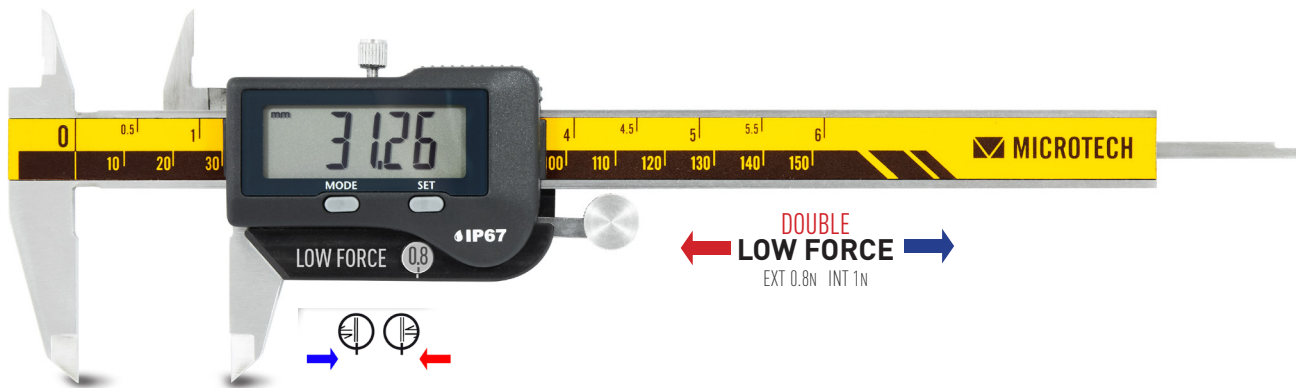

- Double LOW Force control module with 0.8N external and 1N internal FORCE for SOFT materials (Patents US10429165)
- Waterproof IP67 Swiss electronics
- Calibration certificate included (ISO17025 (Ilac MRA))

FOR SOFT MATERIALS

Item No	Range		Reso- lution	Accu- racy*	Double Low force	Jaws	Protection	Preset	mm/inch	Auto on/off
	mm	inch								
141077153	0-150	0-6"	0,01	±30	0,8 ext	40/16	IP-67			
141077253	0-200	0-8"		±30	1 int	50/17				
141077353	0-300	0-12"		±40		60/20				

WIRELESS DOUBLE LOW FORCE CALIPER IP67

- Double LOW Force control module with 0.8N external and 1N internal FORCE for SOFT materials (Patents US10429165)
- Waterproof IP67 Swiss electronics with PRESET function and built-in MICROTECH WIRELESS data transfer module
- 3 MODES DATA TRANSFER: WIRELESS to MDS app (Windows, Android, iOS, MacOS); WIRELESS HID, WIRELESS HID+MAC
- Calibration certificate included (ISO17025 (Ilac MRA))

FOR SOFT MATERIALS

Item No	Range		Reso- lution	Accu- racy*	Double Low force	Jaws	Protection	Preset	mm/inch	Auto on/off	WIRELESS
	mm	inch									
141077193	0-150	0-6"	0,01	±30	0,8 ext	40/16	IP-67				
141077293	0-200	0-8"		±30	1 int	50/17					
141077393	0-300	0-12"		±40		60/20					