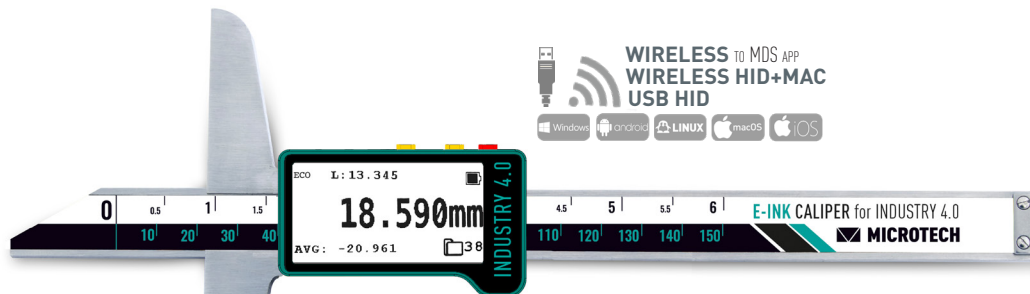

- Industry 4.0 adopted Intelligent depth caliper with computerized MICS system (Patents US10184772, UA174949, UA126928)
- **ENERGY ECONOMY** 2.13" E-ink display (200+ working hours / 1 charging)
- **Functions:** Go/NoGo, Max/Min, Formula, Timer, Linear correction, Resolution selecting, Connection indication
- **Memory manager:** 1000 values, Statistics mode, Memory data transfer
- **4 MODES DATA TRANSFER:** WIRELESS to MDS app (Windows, Android, iOS, MacOS); WIRELESS HID, WIRELESS HID+MAC, USB HID
- Calibration certificate included (ISO17025 (Ilac MRA))

Item No	Range		Reso- lution	Accu- racy	Base	Preset	Go/NoGo	Max/Min	Formula	Timer	Temp comp	Linear corr	Calibr date	Recharge	Memory	WIRELESS	USB	Display	
	mm	inch																	mm
1432010158	0-150	0-6"	0,005	±15	102	•	•	•	•	•	•	•	•	•	1000 val	•	•	E-INK	
1432010208	0-200	0-8"		±20		•	•	•	•	•	•	•	•	•	•	•	•		•
1432010308	0-300	0-12"		±25		•	•	•	•	•	•	•	•	•	•	•	•		•

# COMPUTERIZED DEPTH CALIPER

- Industry 4.0 adopted depth caliper with computerized MICS system (Patents US10184772, UA174949, UA126928)
- **Functions:** Go/NoGo, Max/Min, Formula, Timer, Linear correction, Temperature correction, Resolution select, Connection indication
- **Memory manager:** 2000 values, Folders system, Statistics mode, Memory data transfer
- E-Force control module with Force selection 1-20N, color indication, AUTO-Force mode, Force indication
- **4 MODES DATA TRANSFER:** WIRELESS to MDS app (Windows, Android, iOS, MacOS); WIRELESS HID, WIRELESS HID+MAC, USB HID
- Calibration certificate included (ISO17025 (Ilac MRA))