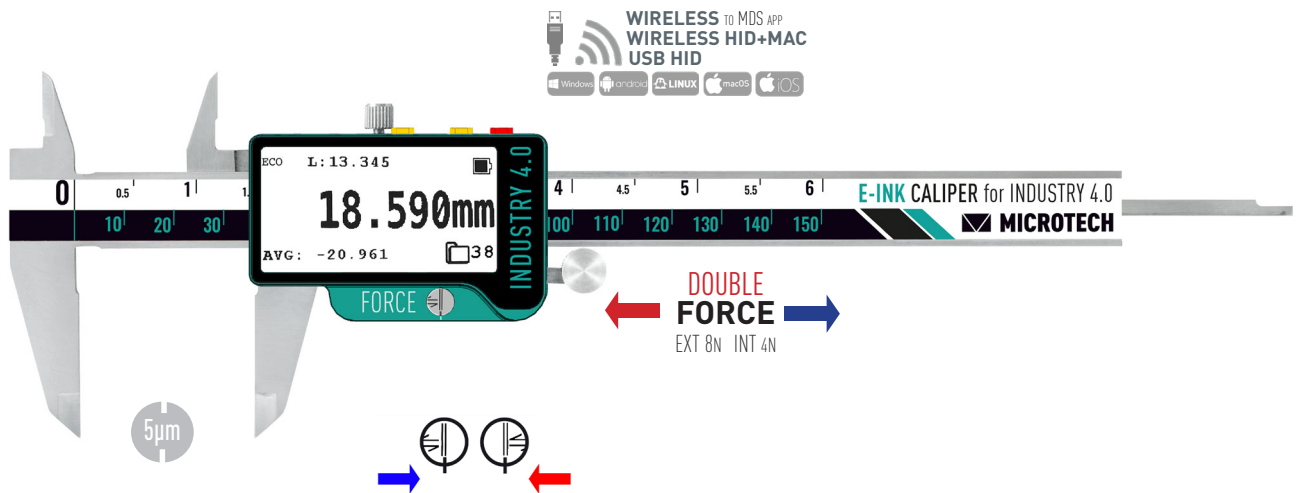

OPTIONAL ACCESSORIES

DOWNLOAD APP

*Accuracy on external jaws. Internal jaws and Depth according ISO13385-1

- Industry 4.0 adopted Intelligent caliper with computerized MICS system (Patents US10184772, UA174949, UA126928)
- **ENERGY ECONOMY** 2.13" E-ink display (200+ working hours / 1 charging)
- **Functions:** Go/NoGo, Max/Min, Formula, Timer, Linear correction, Resolution selecting, Connection indication
- **Memory manager:** 1000 values, Statistics mode, Memory data transfer
- Modification with **Double Force** control module with 8N external and 4N internal FORCE
- **4 MODES DATA TRANSFER:** WIRELESS to MDS app (Windows, Android, iOS, MacOS); WIRELESS HID, WIRELESS HID+MAC, USB HID
- **Calibration** certificate included (ISO17025 (Ilac MRA))

Item No	Range		Reso- lution	Accu- racy*	Force	Jaws	Round rod	Preset	Go/NoGo	Max/Min	Formula	Linear corr	Calibr date	Recharge	ECO mode	Memory	Statistics	WIRELESS	USB HID		
	mm	inch																		mm	µm
141093015F	0-150	0-6"	0,005	±10	8 / 4	40/16	•	•	•	•	•	•	•	•	•	1000 val	•	•	•		
141093015FR						•	•	•	•	•	•	•	•	•	•		•	•	•	•	•
141093020F	0-200	0-8"				50/17	•	•	•	•	•	•	•	•	•		•	•	•	•	•
141093030F	0-300	0-12"				±15	60/20	•	•	•	•	•	•	•	•		•	•	•	•	•

OPTIONAL ACCESSORIES

DOWNLOAD APP

*Accuracy on external jaws. Internal jaws and Depth according ISO13385-1