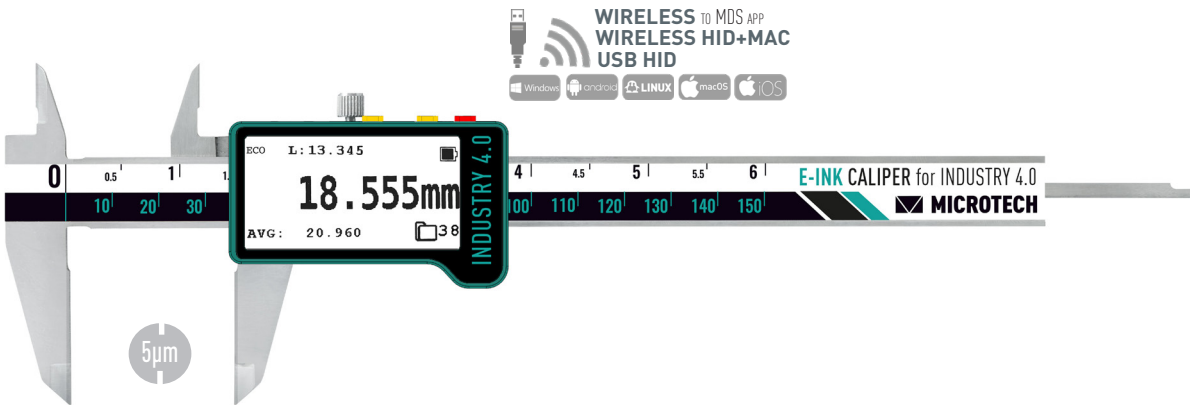

E-INK CALIPER CARBIDE JAWS

UPPER AND LOWER CARBIDE JAWS

Item No	Range		Reso- lution	Accu- racy*	Jaws	Carbide	Preset	Go/NoGo	Max/Min	Formula	Linear corr	Calibr date	Recharge	ECO mode	Memory	Statistics	WIRELESS	USB HID			
	mm	inch																	mm	µm	mm
141093015C	0-150	0-6"	0,005	±15	40/16	•	•	•	•	•	•	•	•	•	1000 val	•	•	•			
141093020C	0-200	0-8"			50/17		•	•	•	•	•	•	•	•		•	•	•	•		
141093030C	0-300	0-12"			±20	60/20		•	•	•	•	•	•	•		•	•	•	•	•	

OPTIONAL ACCESSORIES

DOWNLOAD APP

*Accuracy on external jaws. Internal jaws and Depth according ISO13385-1