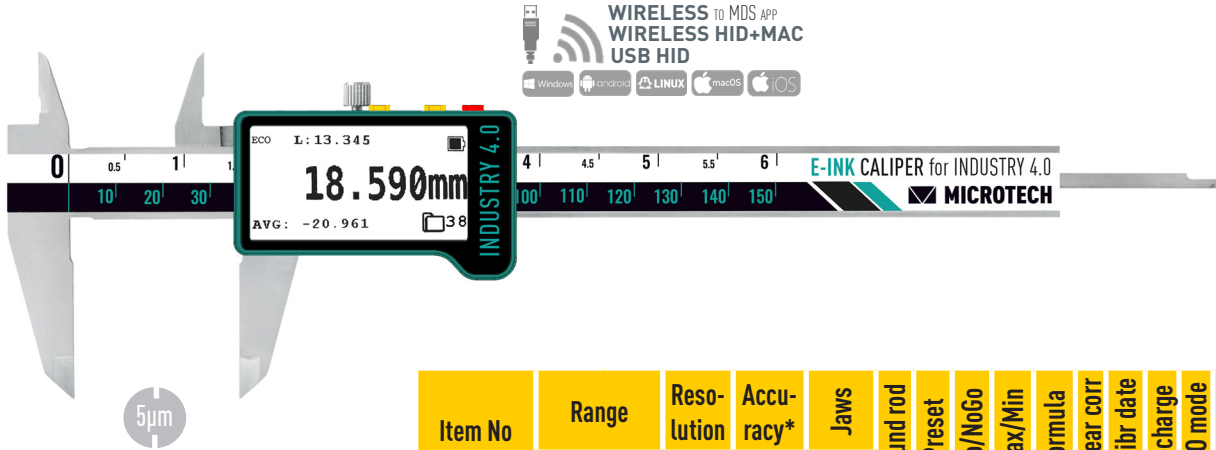

- **Industry 4.0** adopted Intelligent caliper with computerized MICS system (Patents US10184772, UA174949, UA126928)
- **ENERGY ECONOMY** 2.13" E-ink display (200+ working hours / 1 charging)
- **Functions:** Go/NoGo, Max/Min, Formula, Timer, Linear correction, Resolution selecting, Connection indication
- **Memory manager:** 1000 values, Statistics mode, Memory data transfer
- **4 MODES DATA TRANSFER:** WIRELESS to MDS app (Windows, Android, iOS, MacOS); WIRELESS HID, WIRELESS HID+MAC, USB HID
- **Calibration** certificate included (ISO17025 (Ilac MRA))

Item No	Range		Reso- lution	Accu- racy*	Jaws	Round rod	Preset	Go/NoGo	Max/Min	Formula	Linear corr	Calibr date	Recharge	ECO mode	Memory	Statistics	WIRELESS	USB HID		
	mm	inch																	mm	µm
141093015B	0-150	0-6"	0,005	±15	40/16		•	•	•	•	•	•	•	•	1000 val	•	•	•		
141093015R					•	•	•	•	•	•	•	•	•	•		•	•	•	•	
141093020B	0-200	0-8"			50/17		•	•	•	•	•	•	•	•		•	•	•	•	•
141093030B	0-300	0-12"			±20	60/20		•	•	•	•	•	•	•		•	•	•	•	•

OPTIONAL ACCESSORIES

DOWNLOAD APP

*Accuracy on external jaws. Internal jaws and Depth according ISO13385-1

- Industry 4.0 adopted Intelligent caliper with computerized MICS system (Patents US10184772, UA174949, UA126928)
- **ENERGY ECONOMY** 2.13" E-ink display (200+ working hours / 1 charging)
- **Functions:** Go/NoGo, Max/Min, Formula, Timer, Linear correction, Resolution selecting, Connection indication
- **Memory manager:** 1000 values, Statistics mode, Memory data transfer
- Modification with **Double Force** control module with 8N external and 4N internal FORCE
- **4 MODES DATA TRANSFER:** WIRELESS to MDS app (Windows, Android, iOS, MacOS); WIRELESS HID, WIRELESS HID+MAC, USB HID
- **Calibration** certificate included (ISO17025 (Ilac MRA))