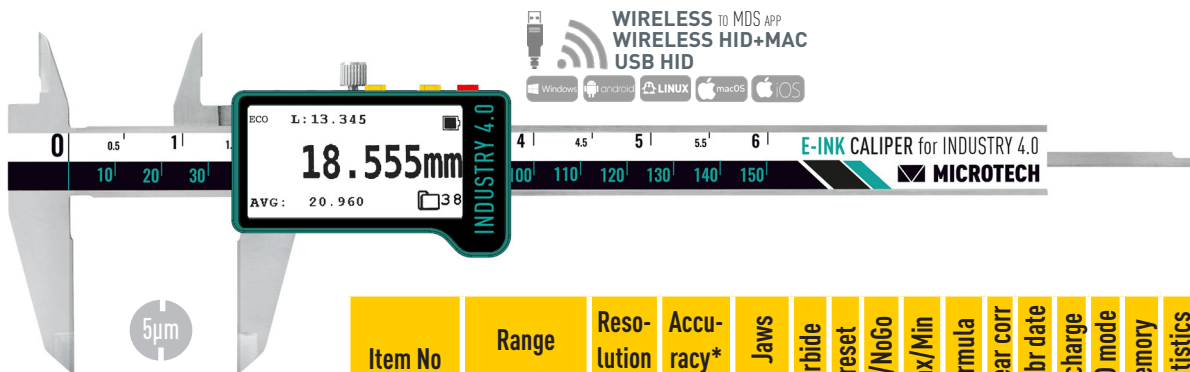

E-INK CALIPER CARBIDE JAWS

UPPER AND LOWER CARBIDE JAWS

Item No	Range		Reso- lution	Accu- racy*	Jaws	Carbide	Preset	Go/NoGo	Max/Min	Formula	Linear corr	Calibr date	Recharge	ECO mode	Memory	Statistics	WIRELESS	USB HID	FW update	Display
	mm	inch																		
141093015C	0-150	0-6"	0,005	±15	40/16										1000 val					E-ink
141093020C																				
141093030C