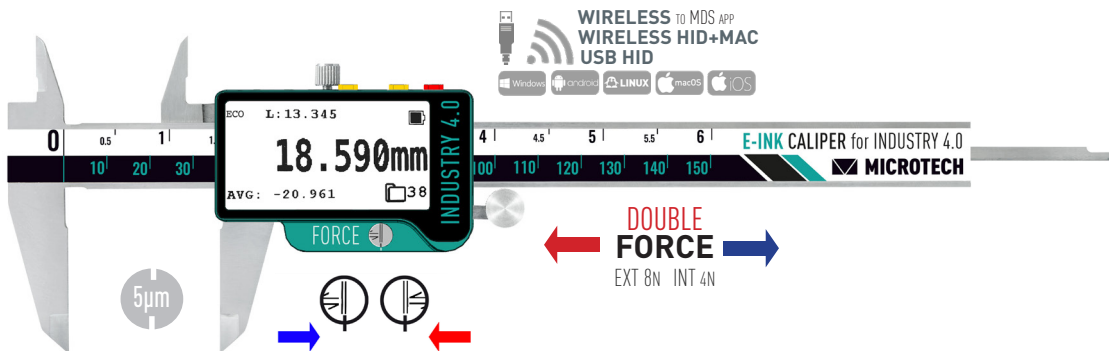

### E-INK CALIPER CARBIDE JAWS

UPPER AND LOWER CARBIDE JAWS

Item No	Range		Reso- lution	Accu- racy*	Jaws	Carbide	Preset	Go/NoGo	Max/Min	Formula	Linear corr	Calibr date	Recharge	ECO mode	Memory	Statistics	WIRELESS	USB HID	FW update	Display
	mm	inch																		
141093015C	0-150	0-6"	0,005	±15	40/16										1000 val					E-ink
141093020C																				
141093030C																				

### E-INK CALIPER POINTS JAWS

Item No	Range		Reso- lution	Accu- racy*	Jaws	Protection	Preset	Go/NoGo	Max/Min	Formula	Timer	Temp comp	Linear corr	Calibr date	Recharge	Auto off	Memory	Statistics	WIRELESS	USB HID
	mm	inch																		
141093321B	0-300	0-12"	0,005	±15	60/40	IP54														

\*Accuracy on external jaws. Internal jaws and Depth according ISO13385-1

- Industry 4.0 adopted Intelligent caliper with computerized MICS system (Patents US10184772, UA174949, UA126928)
- **ENERGY ECONOMY** 2.13" E-ink display (200+ working hours / 1 charging)
- **Functions:** Go/NoGo, Max/Min, Formula, Timer, Linear correction, Resolution selecting, Connection indication
- **Memory manager:** 1000 values, Statistics mode, Memory data transfer
- Modification with **Double Force** control module with 8N external and 4N internal FORCE
- **4 MODES DATA TRANSFER:** WIRELESS to MDS app (Windows, Android, iOS, MacOS); WIRELESS HID, WIRELESS HID+MAC, USB HID
- Calibration certificate included (ISO17025 (Ilac MRA))