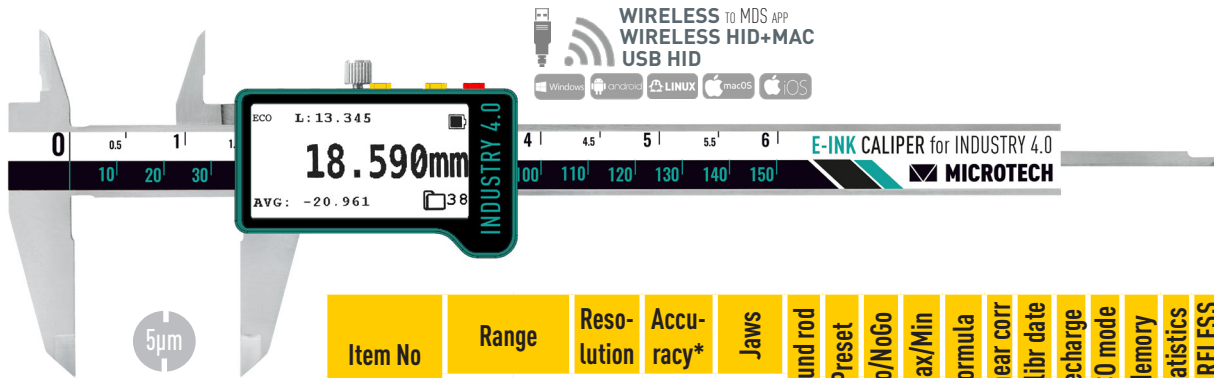

- Industry 4.0 adopted Intelligent caliper with computerized MICS system (Patents US10184772, UA174949, UA126928)
- **ENERGY ECONOMY** 2.13" E-ink display (200+ working hours / 1 charging)
- **Functions:** Go/NoGo, Max/Min, Formula, Timer, Linear correction, Resolution selecting, Connection indication
- **Memory manager:** 1000 values, Statistics mode, Memory data transfer
- **4 MODES DATA TRANSFER:** WIRELESS to MDS app (Windows, Android, iOS, MacOS); WIRELESS HID, WIRELESS HID+MAC, USB HID
- **Calibration certificate included (ISO17025 (Ilac MRA))**

Item No	Range		Reso- lution	Accu- racy*	Jaws	Round rod	Preset	Go/NoGo	Max/Min	Formula	Linear corr	Calibr date	Recharge	ECO mode	Memory	Statistics	WIRELESS	USB HID	FW update	Display
	mm	inch																		
141093015B	0-150	0-6"	0,005	±15	40/16										1000 val					E-ink 2.13"
141093015R																				
141093020B																				
141093030B																				

\*Accuracy on external jaws. Internal jaws and Depth according ISO13385-1

- Industry 4.0 adopted Intelligent caliper with computerized MICS system (Patents US10184772, UA174949, UA126928)
- **ENERGY ECONOMY** 2.13" E-ink display (200+ working hours / 1 charging)
- **Functions:** Go/NoGo, Max/Min, Formula, Timer, Linear correction, Resolution selecting, Connection indication
- **Memory manager:** 1000 values, Statistics mode, Memory data transfer
- Modification with **Double Force** control module with 8N external and 4N internal FORCE
- **4 MODES DATA TRANSFER:** WIRELESS to MDS app (Windows, Android, iOS, MacOS); WIRELESS HID, WIRELESS HID+MAC, USB HID
- Calibration certificate included (ISO17025 (Ilac MRA))