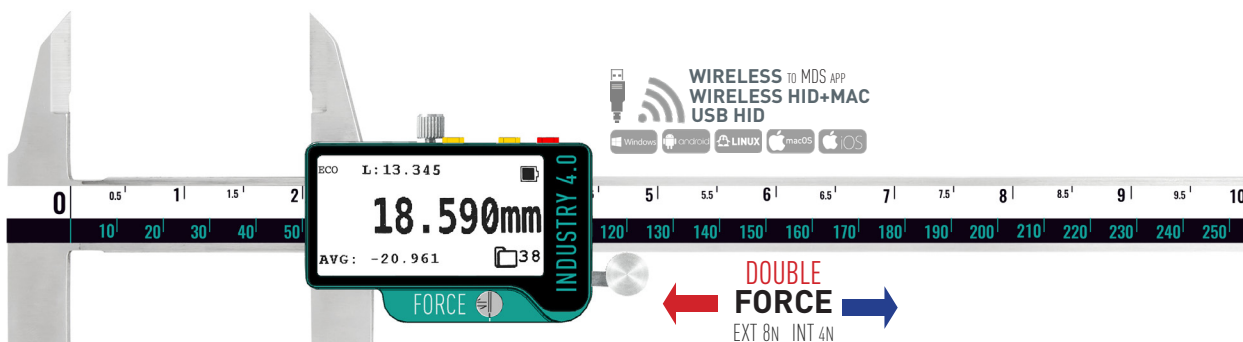

E-INK FORCE CALIPER POINTS JAWS

Item No	Range		Reso- lution	Accu- racy*	Force	Jaws	Protection	Preset	Go/NoGo	Max/Min	Formula	Timer	Temp comp	Linear corr	Calibr date	Recharge	Auto off	Memory	Statistics	WIRELESS	USB HID				
	mm	inch																				mm	µm	N	mm
141093321F	0-300	0-12"	0,005	±20	8 / 4	60/40	IP54	•	•	•	•	•	•	•	•	•	•	•	•	•	•	•