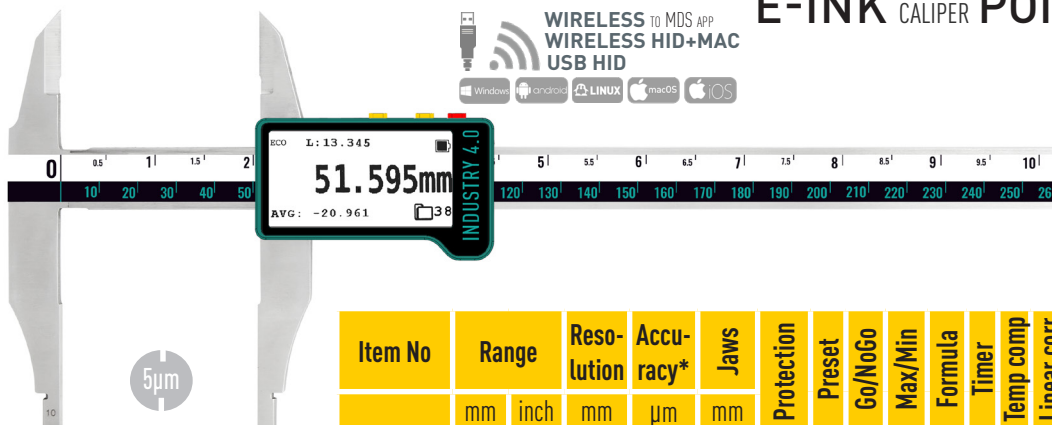

Item No	Range		Reso- lution	Accu- racy*	Jaws	Round rod	Preset	Go/NoGo	Max/Min	Formula	Linear corr	Calibr date	Recharge	ECO mode	Memory	Statistics	WIRELESS	USB HID	FW update	Display
	mm	inch																		
141093015B	0-150	0-6"	0,005	±15	40/16										1000 val					E-ink 2.13"
141093015R																				
141093020B																				
141093030B																				

### E-INK CALIPER CARBIDE JAWS

UPPER AND LOWER CARBIDE JAWS

Item No	Range		Reso- lution	Accu- racy*	Jaws	Carbide	Preset	Go/NoGo	Max/Min	Formula	Linear corr	Calibr date	Recharge	ECO mode	Memory	Statistics	WIRELESS	USB HID	FW update	Display
	mm	inch																		
141093015C	0-150	0-6"	0,005	±15	40/16										1000 val					E-ink
141093020C																				
141093030C																				

### E-INK CALIPER POINTS JAWS

Item No	Range		Reso- lution	Accu- racy*	Jaws	Protection	Preset	Go/NoGo	Max/Min	Formula	Timer	Temp comp	Linear corr	Calibr date	Recharge	Auto off	Memory	Statistics	WIRELESS	USB HID
	mm	inch																		
141093321B	0-300	0-12"	0,005	±15	60/40	IP54														

\*Accuracy on external jaws. Internal jaws and Depth according ISO13385-1

- Industry 4.0 adopted Intelligent caliper with computerized MICS system (Patents US10184772, UA174949, UA126928)
- **ENERGY ECONOMY** 2.13" E-ink display (200+ working hours / 1 charging)
- **Functions:** Go/NoGo, Max/Min, Formula, Timer, Linear correction, Resolution selecting, Connection indication
- **Memory manager:** 1000 values, Statistics mode, Memory data transfer
- Modification with **Double Force** control module with 8N external and 4N internal FORCE
- **4 MODES DATA TRANSFER:** WIRELESS to MDS app (Windows, Android, iOS, MacOS); WIRELESS HID, WIRELESS HID+MAC, USB HID
- Calibration certificate included (ISO17025 (Ilac MRA))