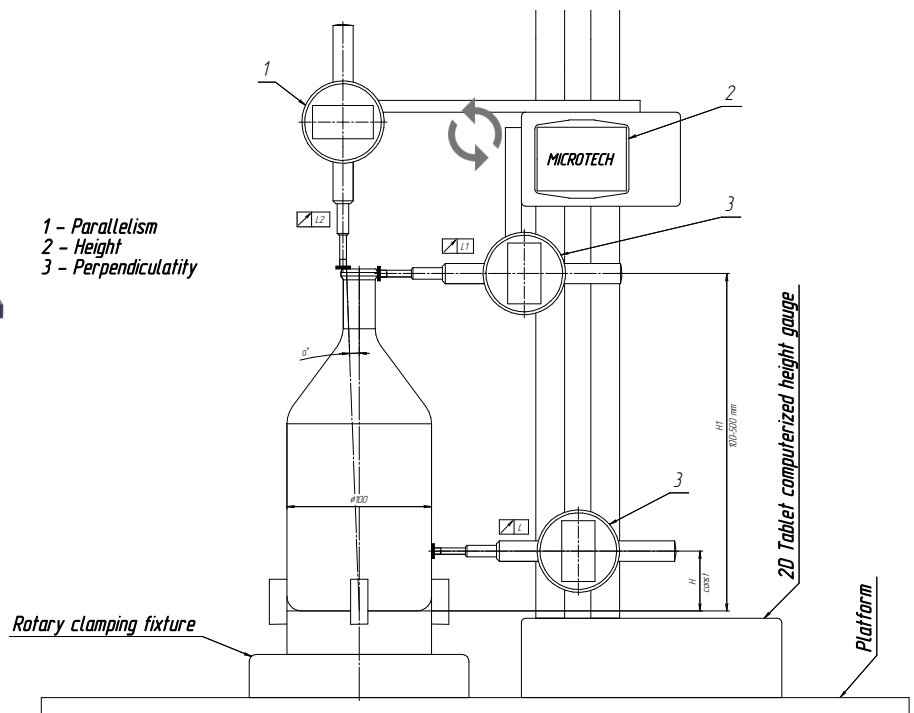

BOTTLE FORM CONTROL STAND

- Bottle form control stand
- Different modifications for customers request
- Computerized **MICS** indication system Modification with Long range Wireless, Wireless HID or USB HID data transfer to Windows, Android, iOS, macOS, Linux systems direct to any app.
- Calibration certificate included (ISO17025 (Ilac MRA))

WIRELESS TO MDS APP
WIRELESS HID+MAC
USB HID

Windows Android LINUX macOS iOS

0,1 μm

- 1 - Parallelism
- 2 - Height
- 3 - Perpendicularity

CUSTOM RANGE FOR REQUEST

Item No	Range	Max bottle height	Resolution	Accuracy	Rotary fixture	Quick clamp	Parallelism	Perpendicularity	Height	Measuring & protocol	Data output
	mm	mm									
254910000	20-100	310	0,0001	±0,040	•	•	•	•			WIRELESS
254920000	50-200	500		±0,025	•	•	•	•	•	auto/ 1 install	+USB