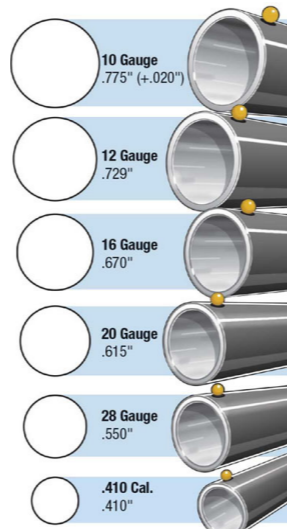

- Two-point Shotgun bore gauges for different calibers with depth 760mm
- Carbide tipped measuring pins
- Computerized MICS indication system
- **4 MODES DATA TRANSFER:** WIRELESS to MDS app (Windows, Android, iOS, MacOS); WIRELESS HID, WIRELESS HID+MAC, USB HID
- Calibration certificate included (ISO17025 (Iac MRA))

WIRELESS TO MDS APP
WIRELESS HID+MAC
USB HID

Item No	Range			Reso- lution	Max Depth	Ac- cu- ra- cy	Preset	Go/NoGo	Max/Min	Formula	Timer	Temp comp	Linear corr	Calibr date	Recharge	Memory	WIRELESS	USB	
	Caliber	mm	inch																
138070007	0.410	10.2-10,6	0,410"	0,0001	760	±12	•	•	•	•	•	•	•	•	•	Folders / 2000 val Long range / HID USB HID			
138028007	28	13,8-14,2	0,551"			±12	•	•	•	•	•	•	•	•	•				•
138024007	24	14,7-15,1	0,587"			±12	•	•	•	•	•	•	•	•	•				•
138020007	20	15,7-16,1	0,626"			±12	•	•	•	•	•	•	•	•	•				•
138016007	16	16,8-17,2	0,669"			±12	•	•	•	•	•	•	•	•	•				•
138012007	12	18,2-18,6	0,724"			±12	•	•	•	•	•	•	•	•	•				•
138010007	10	19,7-20,1	0,775"			±12	•	•	•	•	•	•	•	•	•				•
138004007	4	26,2-26,6	1,039"			±12	•	•	•	•	•	•	•	•	•				•

BIG BARELL BORE GAUGES

- Two-point Big barrel bore gauges for different calibers with depth up to 3m
- Carbide tipped measuring pins
- Can be supplied with Lunets set
- Computerized MICS indication system
- **4 MODES DATA TRANSFER:** WIRELESS to MDS app (Windows, Android, iOS, MacOS); WIRELESS HID, WIRELESS HID+MAC, USB HID
- Calibration certificate included (ISO17025 (Iac MRA))