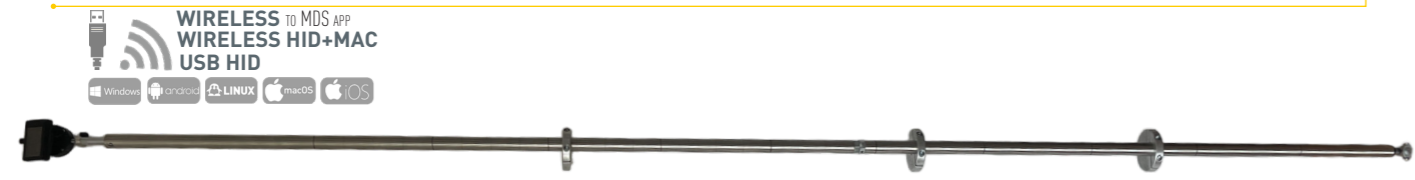

- Two-point Shotgun bore gauges for different calibers with depth 760mm
- Carbide tipped measuring pins
- Computerized MICS indication system
- **4 MODES DATA TRANSFER:** WIRELESS to MDS app (Windows, Android, iOS, MacOS); WIRELESS HID, WIRELESS HID+MAC, USB HID
- Calibration certificate included (ISO17025 (Iac MRA))

BIG BARELL BORE GAUGES

- Two-point Big barrel bore gauges for different calibers with depth up to 3m
- Carbide tipped measuring pins
- Can be supplied with Lunets set
- Computerized MICS indication system
- **4 MODES DATA TRANSFER:** WIRELESS to MDS app (Windows, Android, iOS, MacOS); WIRELESS HID, WIRELESS HID+MAC, USB HID
- Calibration certificate included (ISO17025 (Iac MRA))

LUNETS SET

- Three-point Big barrel Pistol-grip bore gauges
- Carbide tipped measuring pins
- Computerized MICS indication system
- **4 MODES DATA TRANSFER:** WIRELESS to MDS app (Windows, Android, iOS, MacOS); WIRELESS HID, WIRELESS HID+MAC, USB HID
- Calibration certificate included (ISO17025 (Iac MRA))