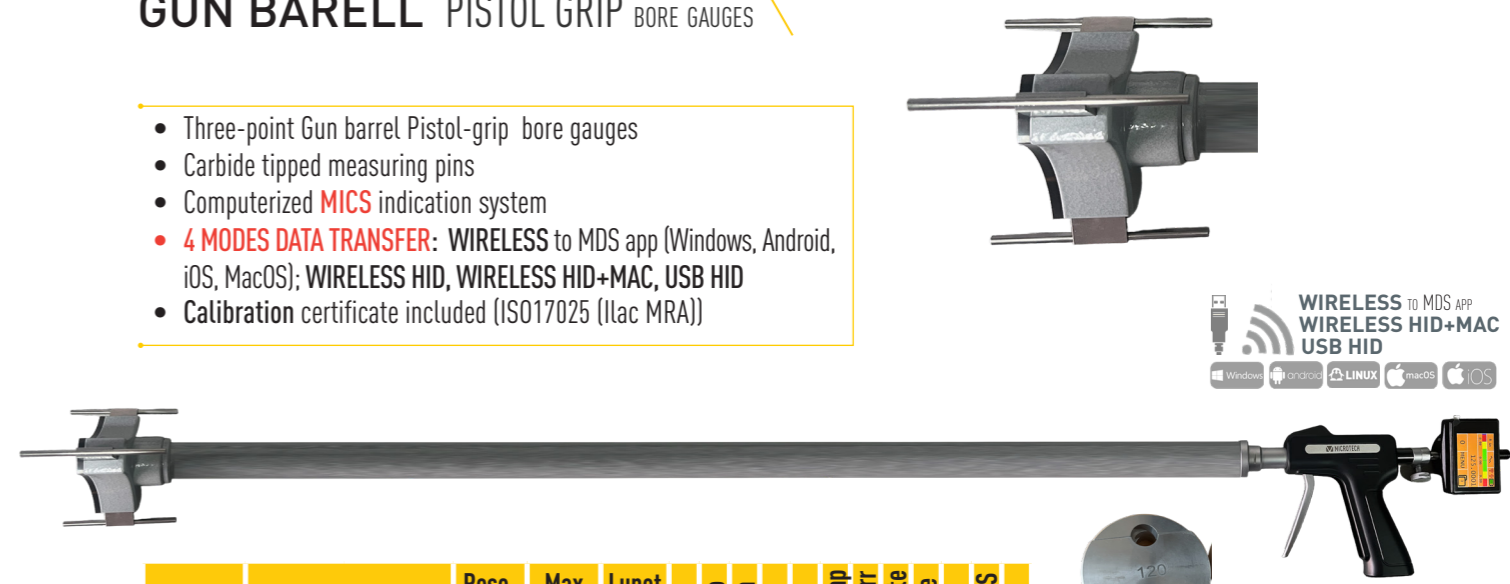

BIG BARELL BORE GAUGES

- Two-point Big barrel bore gauges for different calibers with depth up to 3m
- Carbide tipped measuring pins
- Can be supplied with Lunets set
- Computerized MICS indication system
- **4 MODES DATA TRANSFER:** WIRELESS to MDS app (Windows, Android, iOS, MacOS); WIRELESS HID, WIRELESS HID+MAC, USB HID
- Calibration certificate included (ISO17025 (Iac MRA))

LUNETS SET

- Three-point Big barrel Pistol-grip bore gauges
- Carbide tipped measuring pins
- Computerized MICS indication system
- **4 MODES DATA TRANSFER:** WIRELESS to MDS app (Windows, Android, iOS, MacOS); WIRELESS HID, WIRELESS HID+MAC, USB HID
- Calibration certificate included (ISO17025 (Iac MRA))

DOWNLOAD APP

Download Windows App

Download on the App Store

GET IT ON Google play

GUN BARELL PISTOL GRIP BORE GAUGES

- Three-point Gun barrel Pistol-grip bore gauges
- Carbide tipped measuring pins
- Computerized MICS indication system
- **4 MODES DATA TRANSFER:** WIRELESS to MDS app (Windows, Android, iOS, MacOS); WIRELESS HID, WIRELESS HID+MAC, USB HID
- Calibration certificate included (ISO17025 (Iac MRA))

WIRELESS TO MDS APP
WIRELESS HID+MAC
USB HID

Item No	Range		Reso- lution	Max Depth	Lunet set	Preset	Go/NoGo	Max/Min	Formula	Timer	Temp comp	Linear corr	Calibr date	Recharge	Memory	WIRELESS	USB
	Caliber	mm															
138112027	120	118.5-121.5	0,0001	2000	1	•	•	•	•	•	•	•	•	•	Folders / 2000 val Long range / HID USB HID		
138112237	122	120.5-123.5		3000	2	•	•	•	•	•	•	•	•	•			
138112437	124	122.5-125.5		3000	2	•	•	•	•	•	•	•	•	•			
138112537	125	123.5-126.5		3000	2	•	•	•	•	•	•	•	•	•			
138112567				6000	4	•	•	•	•	•	•	•	•	•			
138115237	152	150.5-153.5		3000	2	•	•	•	•	•	•	•	•	•			
138115267				6000	4	•	•	•	•	•	•	•	•	•			
138115537	155	153.5-156.5		3000	2	•	•	•	•	•	•	•	•	•			
138115567			6000	4	•	•	•	•	•	•	•	•	•	•			