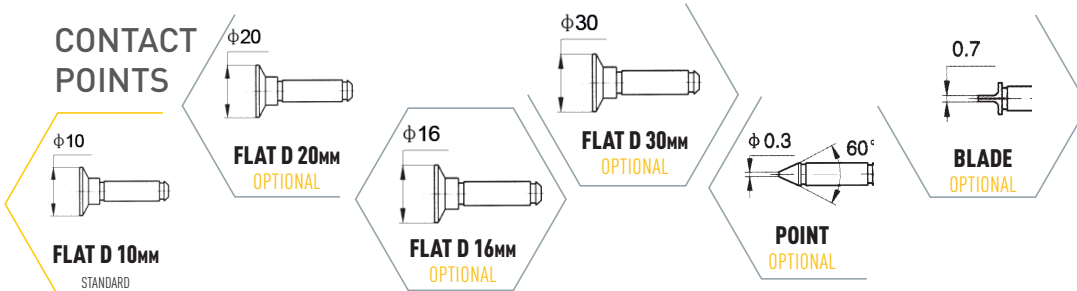

Item No	Range	Resolution	Accuracy	Depth	Contact points D	
					Standard	Optional
	mm	mm	µm	mm	mm	mm
137001021	0-1	0.001	±5	25	6,35	Flat d 12, 16, 20, 25, 30, 35, 40 Point D 0.3 Blade 0.7
137010121	0-10	0.01	±30	120	10	
137020121	0-20		±40	120		
137025201	0-25		±40	200		
137025401			±50	400		
137050201	0-50		±50	200		
137050301			±60	300		
137050401			±70	400		
137050601			±80	600		
137050801			±90	800		
137100201	0-100		±50	200		
137100401			±70	400		
137100601			±80	600		
137100801			±100	800		

DIGITAL THICKNESS GAUGES

Item No	Range	Resolution	Accuracy	Depth	Contact points D	
					Standard	Optional
	mm	mm	µm	mm	mm	mm
137001028	0-1	0.001	±3	25	6,35	Flat d 12, 16, 20, 25, 30, 35, 40 Point D 0.3 Blade 0.7
137010128	0-10		±12	120	10	
137020128	0-20		±15	120		
137025208	0-25		±18	200		
137025408			±25	400		
137050208	0-50		±20	200		
137050308			±25	300		
137050408			±30	400		
137050608			±35	600		
137050808			±40	800		
137100208	0-100		±20	200		
137100408			±30	400		
137100608			±40	600		
137100808			±55	800		
137150408	0-150		±55	400		
137150808		±80	800			
137230408	150-300	±70	400			
137230808		±95	800			

CONTACT POINTS

- Industry 4.0 adopted sub-micron Computerized thickness gauge with range up to 150mm and depth up to 800mm
- Functions: Go/NoGo, Max/Min, Formula, Timer, Linear correction, Temperature correction, Resolution selecting, Connection status
- Memory manager: 2000 values, Folders system, Statistics mode, Memory data transfer
- Quick reading system (50 value/sec)
- **4 MODES DATA TRANSFER:** WIRELESS to MDS app (Windows, Android, iOS, MacOS); WIRELESS HID, WIRELESS HID+MAC, USB HID
- Calibration certificate included (ISO17025 (Ilac MRA))