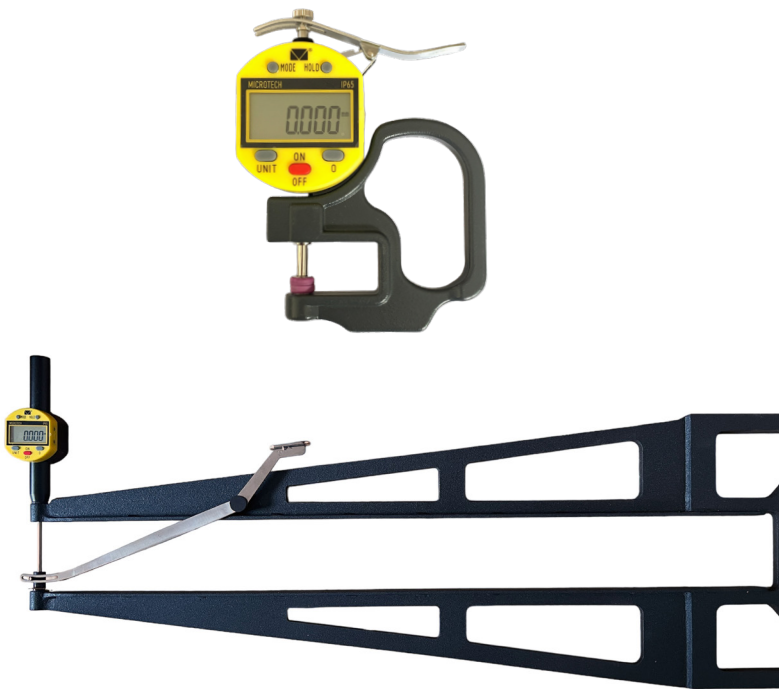

Item No	Range	Resolution	Accuracy	Depth	Contact points D	
					Standard	Optional
	mm	mm	µm	mm	mm	mm
137001021	0-1	0.001	±5	25	6,35	Flat d 12, 16, 20, 25, 30, 35, 40 Point D 0.3 Blade 0.7
137010121	0-10	0.01	±30	120	10	
137020121	0-20		±40	120		
137025201	0-25		±40	200		
137025401			±50	400		
137050201	0-50		±50	200		
137050301			±60	300		
137050401			±70	400		
137050601			±80	600		
137050801			±90	800		
137100201	0-100		±50	200		
137100401			±70	400		
137100601			±80	600		
137100801			±100	800		

DIGITAL THICKNESS GAUGES

Item No	Range	Resolution	Accuracy	Depth	Contact points D	
					Standard	Optional
	mm	mm	µm	mm	mm	mm
137001028	0-1	0.001	±3	25	6,35	Flat d 12, 16, 20, 25, 30, 35, 40 Point D 0.3 Blade 0.7
137010128	0-10		±12	120	10	
137020128	0-20		±15	120		
137025208	0-25		±18	200		
137025408			±25	400		
137050208	0-50		±20	200		
137050308			±25	300		
137050408			±30	400		
137050608			±35	600		
137050808			±40	800		
137100208	0-100		±20	200		
137100408			±30	400		
137100608			±40	600		
137100808			±55	800		
137150408	0-150		±55	400		
137150808		±80	800			
137230408	150-300	±70	400			
137230808		±95	800			

CONTACT POINTS

- Industry 4.0 adopted sub-micron Computerized thickness gauge with range up to 150mm and depth up to 800mm
- Functions: Go/NoGo, Max/Min, Formula, Timer, Linear correction, Temperature correction, Resolution selecting, Connection status
- Memory manager: 2000 values, Folders system, Statistics mode, Memory data transfer
- Quick reading system (50 value/sec)
- **4 MODES DATA TRANSFER:** WIRELESS to MDS app (Windows, Android, iOS, MacOS); WIRELESS HID, WIRELESS HID+MAC, USB HID
- Calibration certificate included (ISO17025 (Ilac MRA))