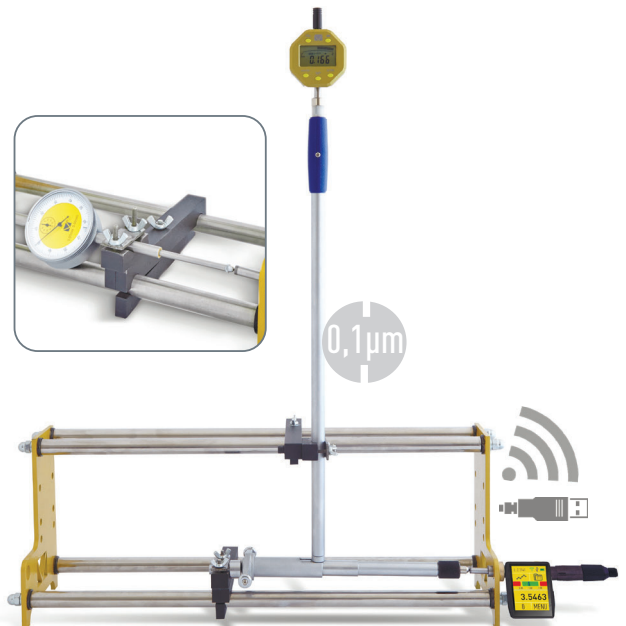

- Calibration stands for ruler & tape calibration
- High resolution 7" LED microscope
- Patents UA147069, UA151330
- **Functions:** On-line Graphic, Analog scale, Go/NoGo, Max/Min, Formula, Timer, Linear correction, Temperature correction
- **Measuring HUB:** Wireless MICROTECH instrument connection, 2D mode,
- **Memory manager:** 2000 values, Folders system, Statistics mode,
- **WIRELESS** long range data transfer to **Free** MICROTECH SPC app
- **WIRELESS HID & USB HID** data transfer to any Windows, Linux, Android, macOS app like keyboard
- **Calibration** certificate included (ISO17025 (Ilac MRA))

Item No	Range		Reso- lution	Accuracy	LED Micro- scope	Magnetic fixator	Force gauge	Calibra- tion	Preset	Go/NoGo	Max/Min	Formula	Timer	Temp comp	Linear corr	Calibr date	Connect. status	Recharge batt	Memory	Wireless	USB	Color Display
	mm	inch																				
258010003	0-1000	0-40"	0,01	±0,010+L/65	+	+		ruler	•	•	•	•	•	•	•	•	•	•	Folders / 2000 val	Long range / HID	USB HID / Update	Touchscreen 1,54"
258020003	0-2000	0-80"		±0,015+L/50	+	+																
258030003	0-3000	0-120"		±0,020+L/40	+	+																
258030005	0-3000	0-120"		±0,020+L/40	+	+	Digital	ruler & tape	•	•	•	•	•	•	•	•	•	•				
258050005	0-5000	0-200"		±0,030+L/40	+	+	50N	tape	•	•	•	•	•	•	•	•	•	•	•	•	•	•

UNIVERSAL COMPUTERIZED STAND CALIBRATOR

- Universal calibration stands for indicators and bore gauges calibration
- Patents UA99931, UA99688
- **Functions:** Go/NoGo, Max/Min, Formula, Timer, Linear correction, Temperature correction, Resolution selecting, Connection indication
- **Memory manager:** 2000 values, Folders system, Statistics mode, Memory data transfer
- **WIRELESS** long range data transfer to **Free** MICROTECH SPC app for Windows, Android, iOS
- **WIRELESS HID & USB HID** data transfer to any Windows, Linux, Android, macOS app like keyboard
- **Calibration** certificate included (ISO17025 (Ilac MRA))