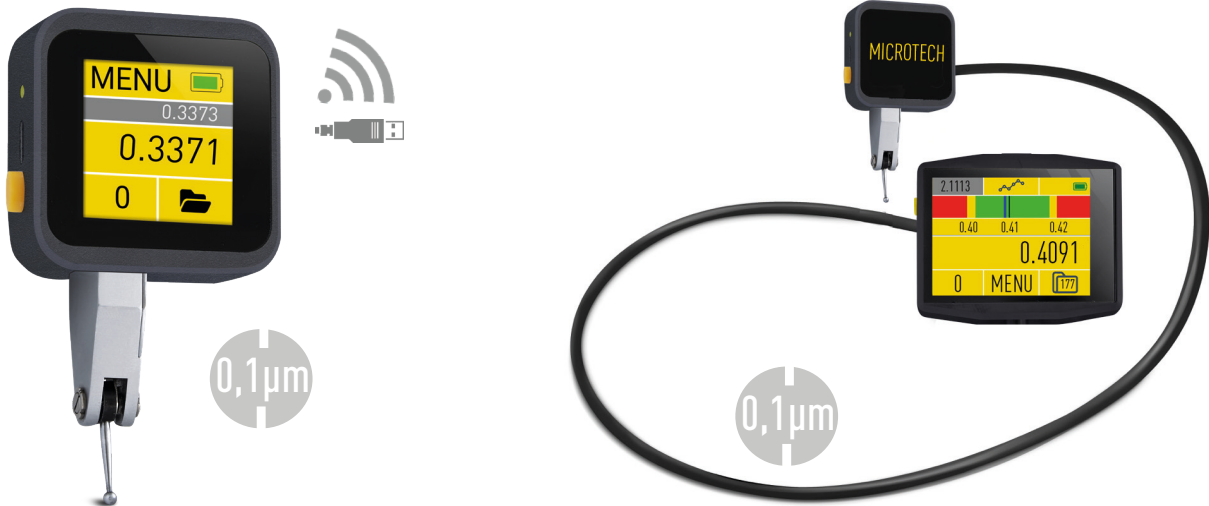

- Industry 4.0 adopted sub-micron Computerized test indicator with computerized MICS system color Touchscreen
- Patents UA126928, UA99686
- Functions: Go/NoGo, Max/Min, Formula, Timer, Linear correction, Temperature correction, Resolution selecting, Connection status
- Memory manager: 2000 values, Folders system, Statistics mode, Memory data transfer
- Quick reading system (50 value/sec)
- WIRELESS long range data transfer to **Free** MICROTECH SPC app for Windows, Android, iOS
- WIRELESS HID & USB HID data transfer to any Windows, Linux, Android, macOS app like keyboard
- Calibration certificate included (ISO17025 (Ilac MRA))

Item No	Range		Resol.	Accu- racy	Probe	Measur- ing Force	Cable length	Preset	Go/NoGo	Max/Min	Formula	Timer	Temp comp	Linear corr	Calibr date	Connect. status	Recharge batt	Memory	Wireless	USB	Color Display	
	mm	inch	mm	µm	mm	N	m															
120129018					12,8	0,1-0,18	Built-in	•	•	•	•	•	•	•	•	•	•	Folders / 2000 val	Long range / HID	USB HID / Update	1.54'	
120129013	-0.8	-0.03"	0,0001	±5	35,7		Built-in	•	•	•	•	•	•	•	•	•	•	•	•	•	•	•
120129019L	+0.8	+0.03"			12,8		2	•	•	•	•	•	•	•	•	•	•	•	•	•	•	•
120129019L10					12,8		10	•	•	•	•	•	•	•	•	•	•	•	•	•	•	•

SUB-MICRON COMPUTERIZED DIAL COMPARATOR

- Industry 4.0 adopted sub-micron Computerized dial comparator with 0.1 micron resolution
- Functions: Go/NoGo, Max/Min, Formula, Timer, Linear correction, Temperature correction, Resolution selecting, Connection status
- Memory manager: 2000 values, Folders system, Statistics mode, Memory data transfer
- Quick reading system (50 value/sec)
- WIRELESS long range data transfer to **Free** MICROTECH SPC app for Windows, Android, iOS
- WIRELESS HID & USB HID data transfer to any Windows, Linux, Android, macOS app
- Calibration certificate included (ISO17025 (Ilac MRA))