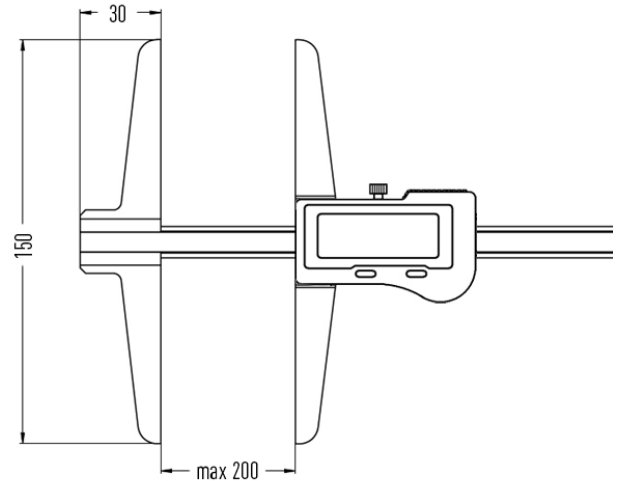

CALIPER WITH DEPTH MEASURING BRIDGE  
CUSTOM RANGE FOR REQUEST

Item No	Range		Resolution	Accuracy	Jaws External	Waterproof	Display
	mm	inch	mm	µm	mm		
141111155	0-200	0-8"	0,005	±60	150	IP54	Digit height 9mm

**DOUBLE** JAW DIGITAL CALIPER IP67

Item No	Range		Resolution	Accuracy	Jaws External	Waterproof	Display	Data output
	mm	inch	mm	µm	mm			
141111153	0-200	0-8"	0,01	±50	150	IP67	Swiss Digit height 11mm	-
141111154								<b>WIRELESS</b>

FORCE SELECTION  
INDICATION: GREEN-OK RED -NO  
AUTO DATA SAVING MODE

Item No	Range		Resolution	Accuracy	Force	Jaws External	Waterproof	Display	Data output
	mm	inch	mm	µm	N	mm			
141111157	0-200	0-8"	0,005	±50	1-20	150	IP54	Color 1.5" Touch-screen	<b>WIRELESS +USB</b>
141111158			0,001	±40					