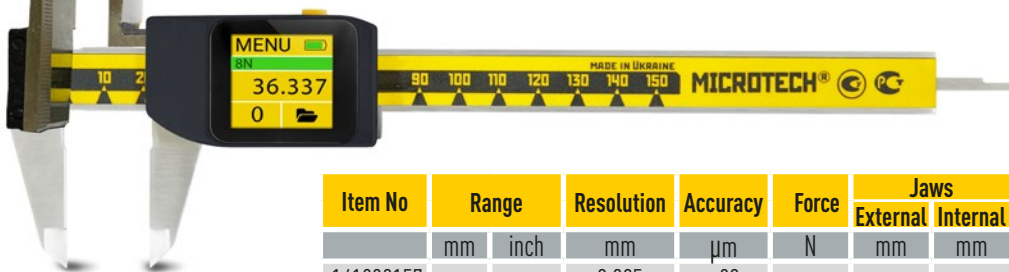

LONG FLAT INTERNAL JAWS WITH LENGTH 60mm
HAND FINISHED SURFACES FOR INTERNAL AND EXTERNAL MEASURING
MODIFICATION WITH DIGITAL OR COMPUTERIZED MICS SYSTEM WITH
WIRELESS&USB DATA TRANSFER TO PC OR TABLET

Item No	Range				Resolution	Accuracy	Jaws		Waterproof
	External		Internal				External	Internal	
	mm	inch	mm	inch	mm	µm	mm	mm	
141830152	0-150	0-6"	0-120	0-5"	0,005	±30	40	60	IP67

FLAT INTERNAL JAWS DIGITAL CALIPER IP67

Item No	Range		Resolution	Accuracy	Jaws		Waterproof	Display	Data output
	mm	inch			External	Internal			
141830153	0-150	0-6"	0,01	±30	40	60	IP67	Swiss Digit height 11mm	WIRELESS
141831154				±30					

FLAT INTERNAL JAWS COMPUTERIZED CALIPER

Item No	Range		Resolution	Accuracy	Force	Jaws		Waterproof	Display	Data output
	mm	inch				External	Internal			
141830157	0-150	0-6"	0,005	±30	1-20	40	60	IP54	Color 1.5" Touch-screen	WIRELESS +USB
141830158				±20						