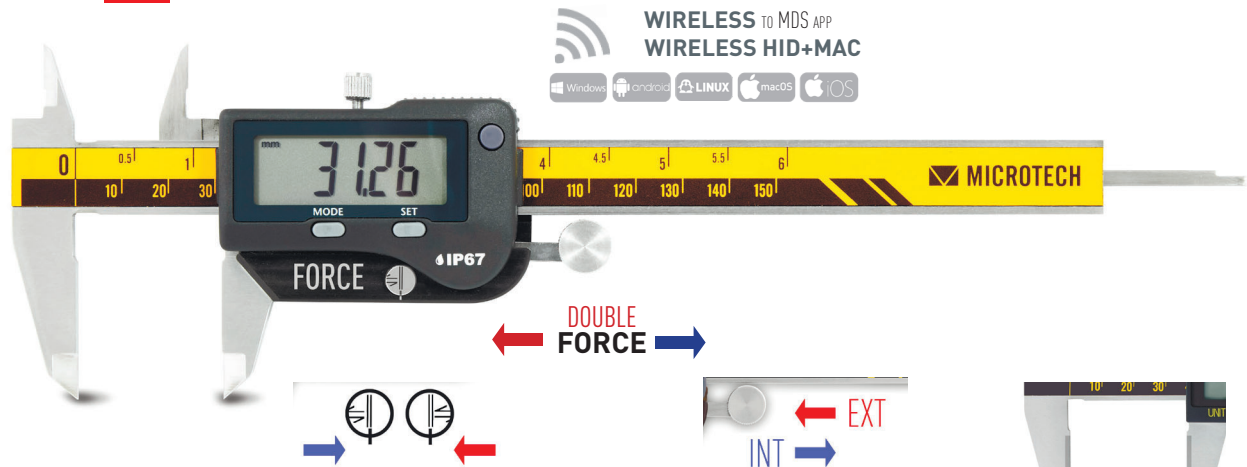

- Double Force control module with 8N external and 4N internal FORCE (Patents US10429165, UA146381)
- Waterproof IP67 Swiss electronics
- High accuracy up to  $\pm 5\mu\text{m}$  on external jaws (internal and depth according ISO13385)
- **MODIFICATION 3 MODES DATA TRANSFER:** WIRELESS to MDS app (Windows, Android, iOS, MacOS); WIRELESS HID, WIRELESS HID+MAC
- Calibration certificate included (ISO17025 (Ilac MRA))

**IP67**  **SWISS ELECTRONICS**

Item No	Range		Reso- lution	Accu- racy*	Double force	Jaws	Protection	Carbide jaws	Preset	mm/inch	Auto on/off	WIRELESS to app	WIRELESS HID	Display
	mm	inch												
<b>MICRON DOUBLE FORCE CALIPER IP67</b>														
141099192	0-150	0-6"	0,001	$\pm 5$	8 ext	40/16	IP-67							
141099293	0-199	0-8"		$\pm 7$	4 int	50/17								
<b>DOUBLE FORCE CALIPER IP67</b>														
141078122	0-150	0-6"	0,01	$\pm 10$	8 ext	40/16	IP-67							Swiss electronics Digit 11mm
141078122C														
141078222	0-200	0-8"	0,01	$\pm 10$	4 int	50/17	IP-67							Swiss electronics Digit 11mm
141078222C														
141078322	0-300	0-12"	0,01	$\pm 20$	60/20	IP-67								Swiss electronics Digit 11mm
141078322C														
<b>WIRELESS DOUBLE FORCE CALIPER IP67</b>														
141078192	0-150	0-6"	0,01	$\pm 10$	8 ext	40/16	IP-67							Swiss electronics Digit 11mm
141078192C														
141078292	0-200	0-8"	0,01	$\pm 10$	4 int	50/17	IP-67							Swiss electronics Digit 11mm
141078292C														
141078392	0-300	0-12"	0,01	$\pm 20$	60/20	IP-67								Swiss electronics Digit 11mm
141078392C														

**MODIFICATION CARBIDE JAWS**

**OPTIONAL ACCESSORIES**

**MDS CONNECT DISPLAY UNIT**  
USB, WI-FI, RJ-45, RS-485, LoRa OUTPUT

**DOWNLOAD APP**

\*Accuracy on external jaws. Internal jaws and Depth according ISO13385-1