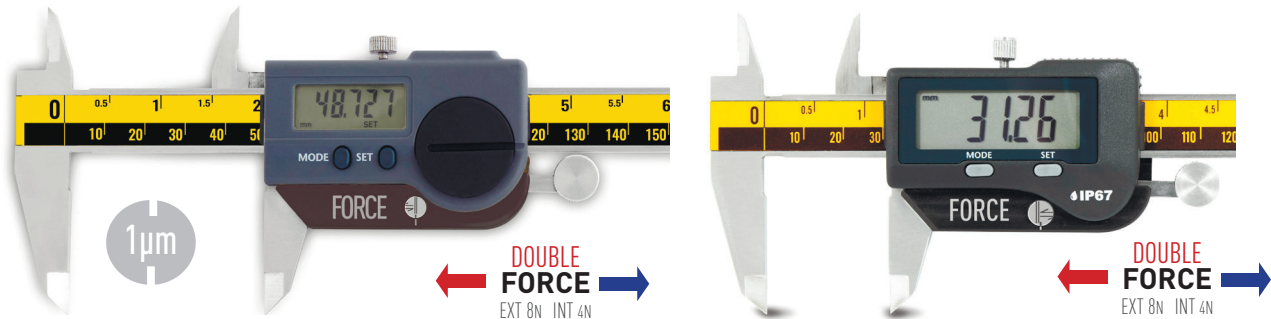

- Double Force control module with 8N external and 4N internal FORCE (Patents US10429165, UA146381)
- Waterproof IP67 Swiss electronics
- High accuracy up to  $\pm 5\mu\text{m}$  on external jaws (internal and depth according ISO13385)
- **MODIFICATION 3 MODES DATA TRANSFER:** WIRELESS to MDS app (Windows, Android, iOS, MacOS); WIRELESS HID, WIRELESS HID+MAC
- Calibration certificate included (ISO17025 (Ilac MRA))

**IP67**  **SWISS ELECTRONICS**

Item No	Range		Reso- lution	Accu- racy*	Double force	Jaws	Protection	Carbide jaws	Preset	mm/inch	Auto on/off	WIRELESS to app	WIRELESS HID	Display
	mm	inch												
<b>MICRON DOUBLE FORCE CALIPER IP67</b>														
141099192	0-150	0-6"	0,001	$\pm 5$	8 ext	40/16	IP-67							
141099293	0-199	0-8"		$\pm 7$	4 int	50/17								
<b>DOUBLE FORCE CALIPER IP67</b>														
141078122	0-150	0-6"	0,01	$\pm 10$	8 ext	40/16	IP-67							Swiss electronics Digit 11mm
141078122C														
141078222	0-200	0-8"	0,01	$\pm 10$	4 int	50/17	IP-67							Swiss electronics Digit 11mm
141078222C														
141078322	0-300	0-12"	0,01	$\pm 20$	60/20	IP-67								Swiss electronics Digit 11mm
141078322C														
<b>WIRELESS DOUBLE FORCE CALIPER IP67</b>														
141078192	0-150	0-6"	0,01	$\pm 10$	8 ext	40/16	IP-67							Swiss electronics Digit 11mm
141078192C														
141078292	0-200	0-8"	0,01	$\pm 10$	4 int	50/17	IP-67							Swiss electronics Digit 11mm
141078292C														
141078392	0-300	0-12"	0,01	$\pm 20$	60/20	IP-67								Swiss electronics Digit 11mm
141078392C														

**MODIFICATION CARBIDE JAWS**

**OPTIONAL ACCESSORIES**

**MDS CONNECT DISPLAY UNIT**  
USB, WI-FI, RJ-45, RS-485, LoRa OUTPUT

**DOWNLOAD APP**

\*Accuracy on external jaws. Internal jaws and Depth according ISO13385-1