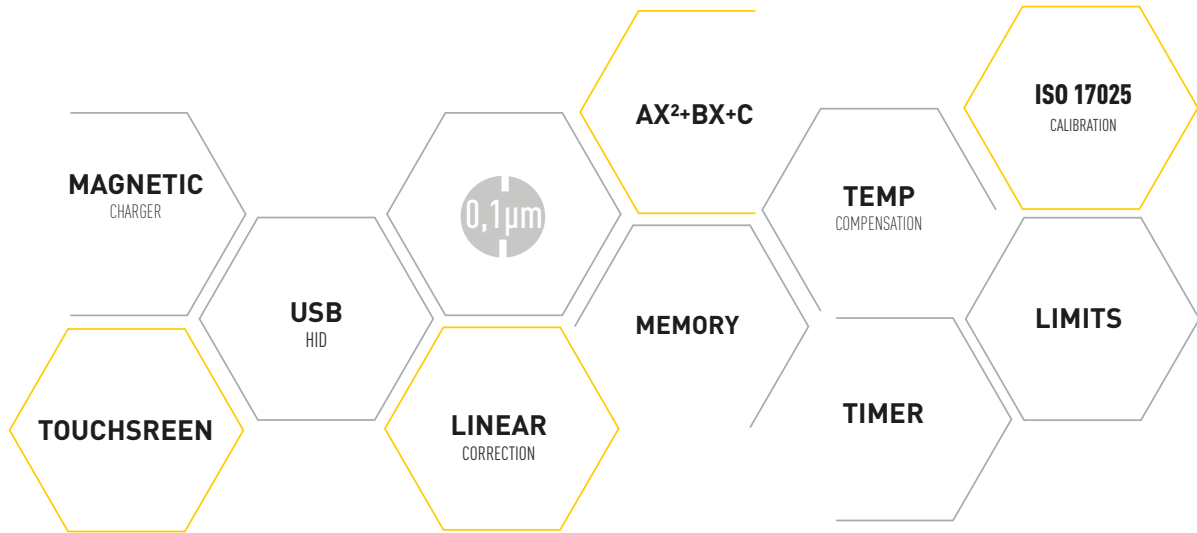

Item No	Range		Resolution	Micrometer head		Positioning digital scale	Calibration devices	Display	Data output
	mm	inch		Range	Accuracy				
25113025	0-25	0-1"	0,0001	25	±2	+	Dial & Lever indicators	Color 1.5" Touch-screen	WIRELESS+USB
25113050	0-50	0-2"		25	±2				
25113100	0-100	0-4"		25	±2				
25113150	0-150	0-8"		25	±2				

Item No	Range		Resolution	Micrometer head		Calibration devices	Display	Data output
	mm	inch		Range	Accuracy			
25111026	0-25	0-1"	0,0001	25	±2	Dial indicators	Color 1.5" Touch-screen	WIRELESS+USB
25111051	0-50	0-2"		50	±3			