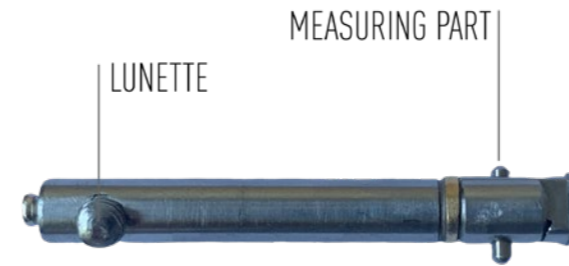

CUSTOM RANGES, DEPTH AND CONFIGURATIONS FOR REQUEST

OPTIONAL ACCESORIES

MADE IN EUROPE

GUN BURREL BORE GAUGE SET FOR MEASURING RIFFLE GUNS DIAMETER OF GROVES AND LANDS

Item No	Caliber	Type	Range		Max Depth	Resolution	Accuracy	Indication	Data output
			Lands	Grooves					
	mm		mm	mm	mm		µm		
138076201	7.62	LANDS	7.60-7.64	-	500	0.01	±20	DIAL	-
138076221		GROOVES	-	7.90-7.94					
138076251		SET (L+G)	7.60-7.64	7.90-7.94					
138076208		LANDS	7.60-7.64	-					
138076228		GROOVES	-	7.90-7.94					
138076258		SET (L+G)	7.60-7.64	7.90-7.94					
138076207		LANDS	7.60-7.64	-	750	0.0001	±12	COMPUTERIZED	WIRELESS +USB
138076227		GROOVES	-	7.90-7.94					
138076257		SET (L+G)	7.60-7.64	7.90-7.94					
138126301		LANDS	12.60-12.66	-					
138126321		GROOVES	-	12.90-12.96					
138126351		SET (L+G)	12.60-12.66	12.90-12.96					
138126308	LANDS	12.60-12.66	-	750	0.001	±15	DIGITAL	-	
138126328	GROOVES	-	12.90-12.96						
138126358	SET (L+G)	12.60-12.66	12.90-12.96						
138126307	LANDS	12.60-12.66	-						
138126327	GROOVES	-	12.90-12.96						
138126357	SET (L+G)	12.60-12.66	12.90-12.96						