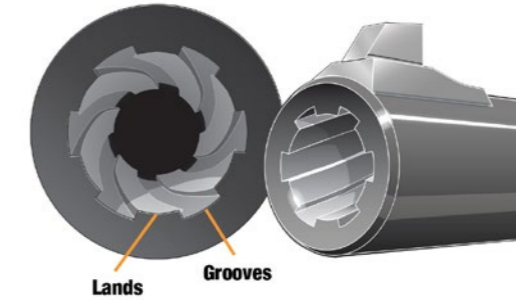

CUSTOM RANGES, DEPTH AND CONFIGURATIONS FOR REQUEST

OPTIONAL ACCESORIES

MADE IN EUROPE

GUN BURREL BORE GAUGE SET FOR MEASURING RIFFLE GUNS DIAMETER OF GROVES AND LANDS

Item No	Caliber	Type	Range		Max Depth	Resolution	Accuracy	Indication	Data output
			Lands	Grooves					
	mm		mm	mm	mm		µm		
138076201	7.62	LANDS	7.60-7.64	-	500	0.01	±20	DIAL	-
138076221		GROOVES	-	7.90-7.94					
138076251		SET (L+G)	7.60-7.64	7.90-7.94					
138076208		LANDS	7.60-7.64	-					
138076228		GROOVES	-	7.90-7.94					
138076258		SET (L+G)	7.60-7.64	7.90-7.94					
138076207		LANDS	7.60-7.64	-	750	0.0001	±12	COMPUTERIZED	WIRELESS +USB
138076227		GROOVES	-	7.90-7.94					
138076257		SET (L+G)	7.60-7.64	7.90-7.94					
138126301		LANDS	12.60-12.66	-					
138126321		GROOVES	-	12.90-12.96					
138126351		SET (L+G)	12.60-12.66	12.90-12.96					
138126308	LANDS	12.60-12.66	-	750	0.001	±15	DIGITAL	-	
138126328	GROOVES	-	12.90-12.96						
138126358	SET (L+G)	12.60-12.66	12.90-12.96						
138126307	LANDS	12.60-12.66	-						
138126327	GROOVES	-	12.90-12.96						
138126357	SET (L+G)	12.60-12.66	12.90-12.96						