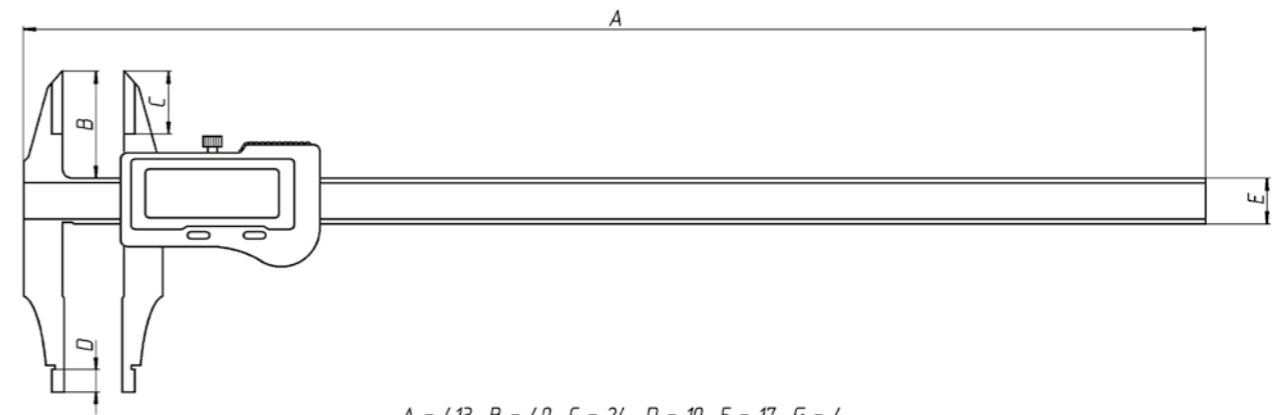

Item No	Range		Resolution	Accuracy	Jaw	Display	Protection	Data output
	mm	inch	mm	µm	mm			
141072391	0-300	0-12"	0,01	±30	60/40	Swiss Digit height 11mm	IP67	WIRELESS

A = 413 B = 40 C = 24 D = 10 E = 17 G = 4