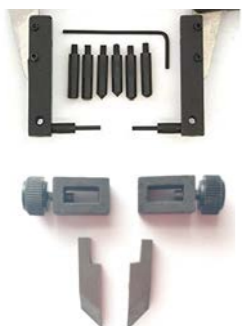

VERNIER NIB JAW CALIPER IP67

**HAND FINISHED**

**ISO 17025 CALIBRATION**

Item No	Range	Resolution	Jaws	Accuracy	Fine
141002302	0-300	0,02	60/40	±50	+

OPTIONAL ACCESORIES

Item 141002001 CARBIDE TIPS FOR NIB JAW CALIPERS (WITH FIXATORS)

FUNCTIONS

HAND FINISHED SURFACES  
FINE ADJUSTMENT

DIGITAL NIB JAW CALIPER

**BIG SCREEN**

**IP54**

**HAND FINISHED**

**ISO 17025 CALIBRATION**

Item No	Range		Resolution	Accuracy	Jaw	Display	Protection
141083321	mm	inch	mm	µm	mm	Digit height 12,5mm	IP54
141080521	0-300	0-12"	0,01	±30	60/40		IP54
	0-500	0-20"		±50	100/50		

A = 413 B = 40 C = 24 D = 10 E = 17 G = 4

OPTIONAL ACCESORIES

Item 141002001 CARBIDE TIPS FOR NIB JAW CALIPERS (WITH FIXATORS)

FUNCTIONS

MM/INCH  
IP54 ELECTRONICS  
HAND FINISHED SURFACES  
CR2032 3V BATTERY

OPTIONAL ACCESORIES

Item 141002001 CARBIDE TIPS FOR NIB JAE CALIPERS (WITH FIXATORS)

FUNCTIONS

- MM/INCH
- PRESET
- SWISS IP67 ELECTRONICS
- HAND FINISHED SURFACES
- CR2032 3V BATTERY

WIRELESS NIB JAW CALIPER