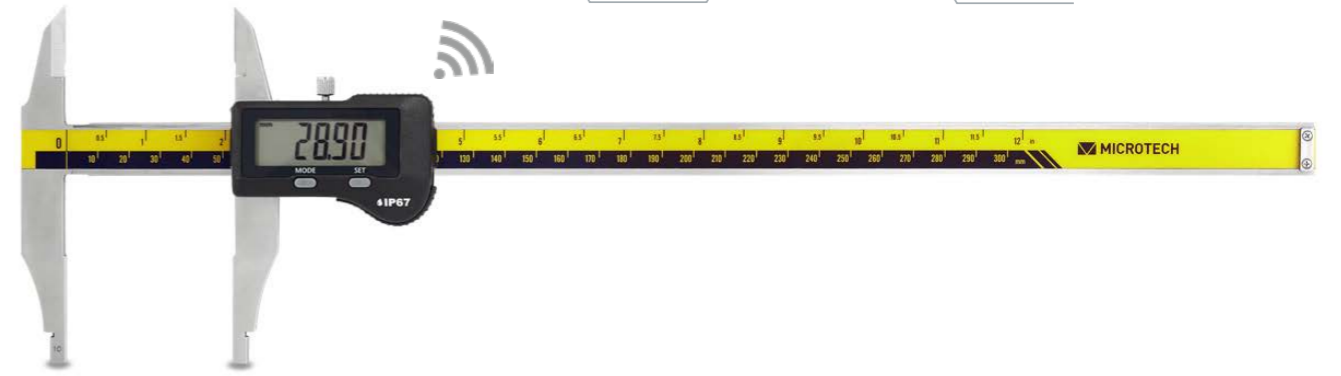

Item No	Range		Resolution	Accuracy	Jaw	Display	Protection	Data output
	mm	inch	mm	µm	mm			
141072391	0-300	0-12"	0,01	±30	60/40	Swiss Digit height 11mm	IP67	WIRELESS

A = 413 B = 40 C = 24 D = 10 E = 17 G = 4