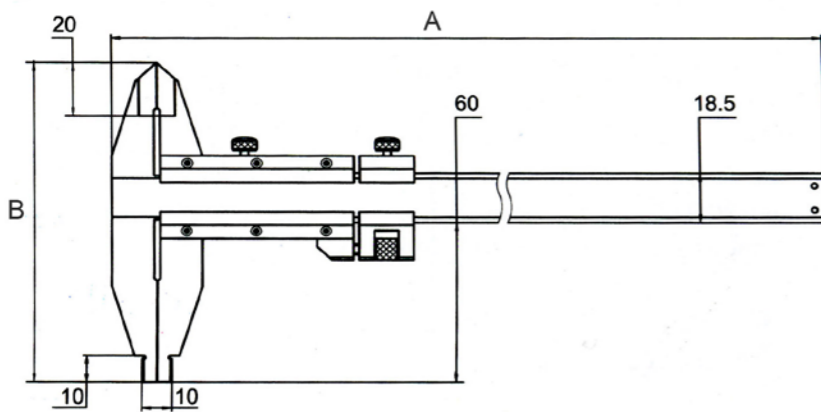

VERNIER NIB JAW CALIPER IP67

**HAND FINISHED**

**ISO 17025 CALIBRATION**

Item No	Range	Resolution	Jaws	Accuracy	Fine
141002302	0-300	0,02	60/40	±50	+

OPTIONAL ACCESORIES

Item 141002001 CARBIDE TIPS FOR NIB JAW CALIPERS (WITH FIXATORS)

FUNCTIONS

HAND FINISHED SURFACES  
FINE ADJUSTMENT

DIGITAL NIB JAW CALIPER

**BIG SCREEN**

**IP54**

**HAND FINISHED**

**ISO 17025 CALIBRATION**

Item No	Range		Resolution	Accuracy	Jaw	Display	Protection
141083321	mm	inch	mm	µm	mm	Digit height 12,5mm	IP54
141080521	0-300	0-12"	0,01	±30	60/40		IP54
	0-500	0-20"		±50	100/50		

Item No	Range		Resolution	Accuracy	Jaw	Display	Protection	Data output
	mm	inch	mm	µm	mm			
141072391	0-300	0-12"	0,01	±30	60/40	Swiss Digit height 11mm	IP67	WIRELESS

A = 413 B = 40 C = 24 D = 10 E = 17 G = 4