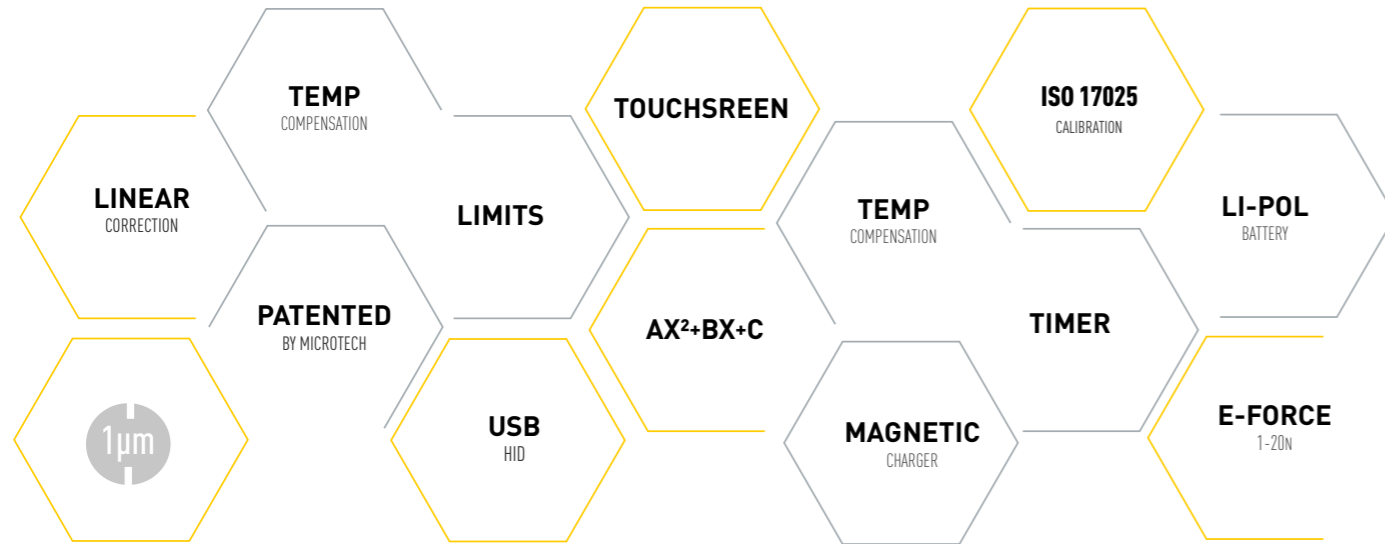

Item No	Range		Resolution	Accuracy	External Force	Jaw	Display	Protection	Data output
	mm	inch	mm	µm	N	mm			
141077321A	0-300	0-12"	0,005	±20	1-20	60/40	Color 1.5"	IP54	WIRELESS+USB
141097321A			0,001	±15	1-20		Touch-screen		
141077521A	0-500	0-20"	0,010	±30	1-20	100/40	Color 2.4"		
141097521A			0,001	±20	1-20		Touch-screen		

A = 413 B = 40 C = 24 D = 10 E = 17 G = 4

OPTIONAL ACCESORIES

STANDARD MDS data set

STANDARD MDS app

- Item 299110100 External micro Powerbank 1000MAh
- Item 299110200 External Slim Powerban 5000MAh
- Item 299110500 External Pri Powerbank 20000MAh

FUNCTIONS

- E-FORCE 1-20 N WITH AUTO MODE
- LIMITS (Go/NoGo)
- PEAK VALUES (Max/Min)
- MEMORY, WITH STATISTICS
- TIMER
- FORMULA AX^2+BX+C
- MM/INCH
- PRESET
- CALIBRATION DATE CONTROL
- PIN LOCK

- LINEAR CORRECTION
- TEMPERATURE COMPENSATION
- RECHARGEABLE LI-POL BATTERY
- MAGNETIC CHARGING SOCKET

WIRELESS APPS FOR WINDOWS, ANDROID, iOS
DATA TRANSFER TO MDS

USB HID DATA TRANSFER DIRECT TO WINDOWS, MacOS, ANDROID, LINUX APP'S