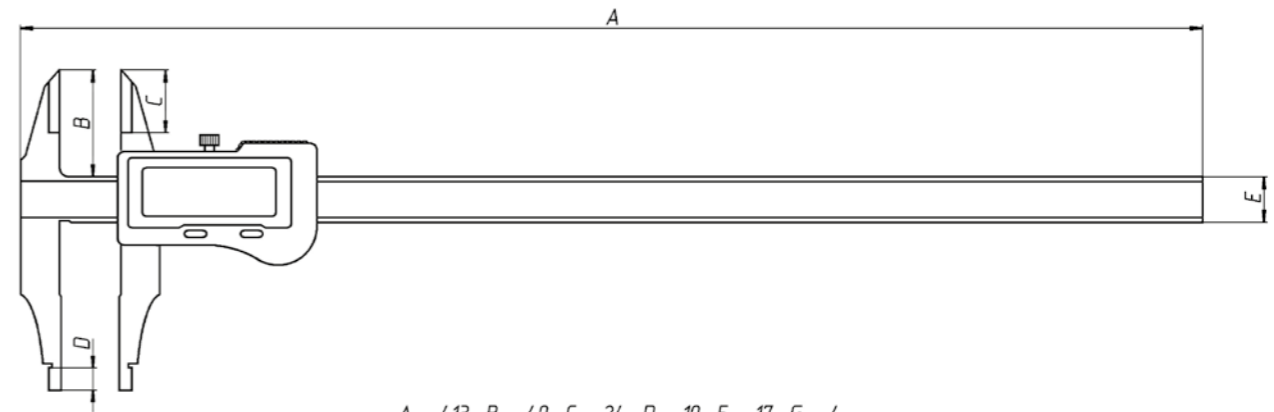

FUNCTIONS

HAND FINISHED SURFACES  
FINE ADJUSTMENT

DIGITAL NIB JAW CALIPER

**BIG SCREEN**

**IP54**

**HAND FINISHED**

**ISO 17025 CALIBRATION**

Item No	Range		Resolution	Accuracy	Jaw	Display	Protection
141083321	mm	inch	mm	µm	mm	Digit height 12,5mm	IP54
141080521	0-300	0-12"	0,01	±30	60/40		IP54
	0-500	0-20"		±50	100/50		