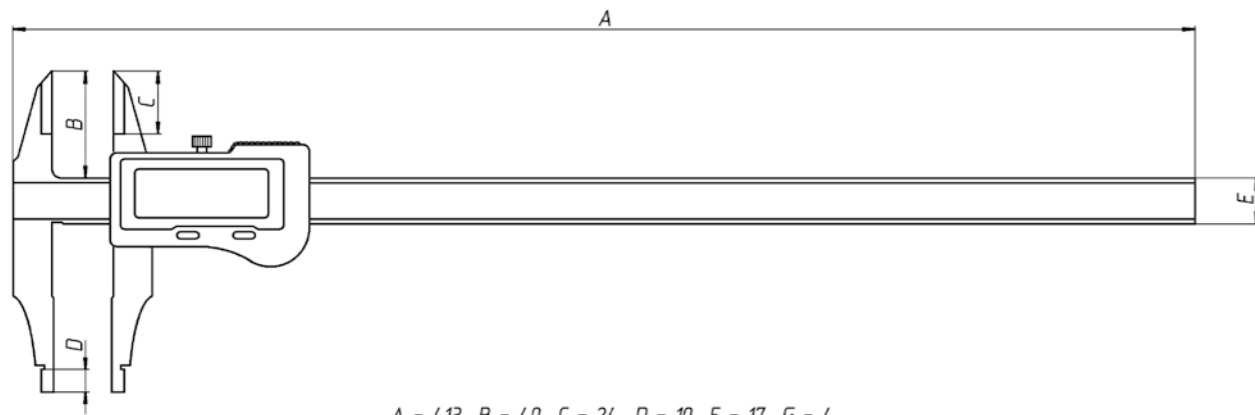

DIGITAL NIB JAW CALIPER

Item No	Range		Resolution	Accuracy	Jaw	Display	Protection
	mm	inch	mm	µm	mm		
141072321	0-300	0-12"	0,01	±30	60/40	Swiss Digit height 11mm	IP67

A = 413 B = 40 C = 24 D = 10 E = 17 G = 4