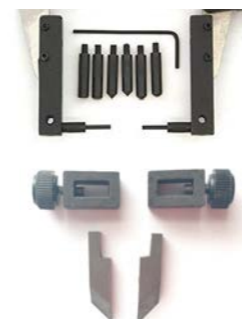

VERNIER NIB JAW CALIPER IP67

**HAND FINISHED**

**ISO 17025 CALIBRATION**

Item No	Range	Resolution	Jaws	Accuracy	Fine
141002302	0-300	0,02	60/40	±50	+

OPTIONAL ACCESORIES

Item 141002001 CARBIDE TIPS FOR NIB JAW CALIPERS (WITH FIXATORS)

FUNCTIONS

HAND FINISHED SURFACES  
FINE ADJUSTMENT

DIGITAL NIB JAW CALIPER

**BIG SCREEN**

**IP54**

**HAND FINISHED**

**ISO 17025 CALIBRATION**

Item No	Range		Resolution	Accuracy	Jaw	Display	Protection
141083321	mm	inch	mm	µm	mm	Digit height 12,5mm	IP54
141080521	0-300	0-12"	0,01	±30	60/40		IP54
	0-500	0-20"		±50	100/50		

A = 413 B = 40 C = 24 D = 10 E = 17 G = 4

OPTIONAL ACCESORIES

Item 141002001 CARBIDE TIPS FOR NIB JAW CALIPERS (WITH FIXATORS)

FUNCTIONS

MM/INCH  
IP54 ELECTRONICS  
HAND FINISHED SURFACES  
CR2032 3V BATTERY

DIGITAL NIB JAW CALIPER

Item No	Range		Resolution	Accuracy	Jaw	Display	Protection
	mm	inch	mm	µm	mm		
141072321	0-300	0-12"	0,01	±30	60/40	Swiss Digit height 11mm	IP67

A = 413 B = 40 C = 24 D = 10 E = 17 G = 4