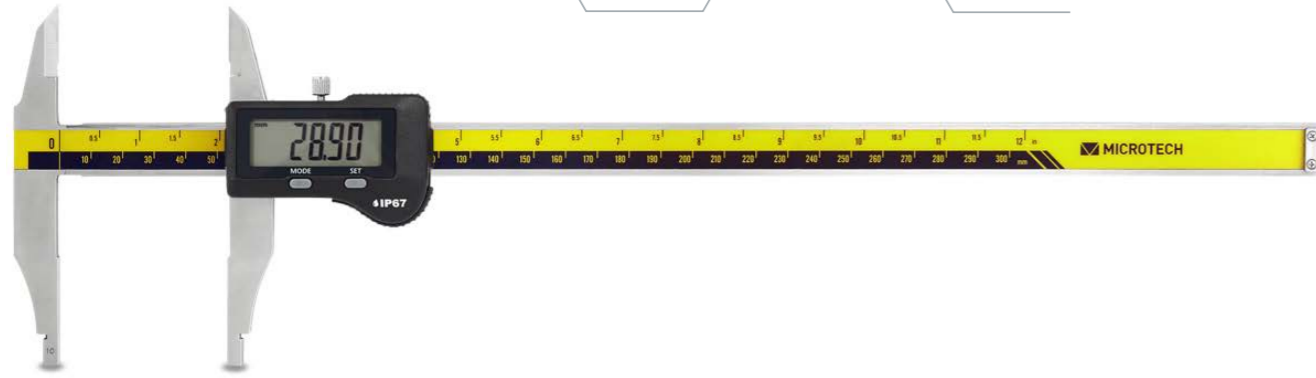

DIGITAL NIB JAW CALIPER

Item No	Range		Resolution	Accuracy	Jaw	Display	Protection
	mm	inch	mm	µm	mm		
141072321	0-300	0-12"	0,01	±30	60/40	Swiss Digit height 11mm	IP67