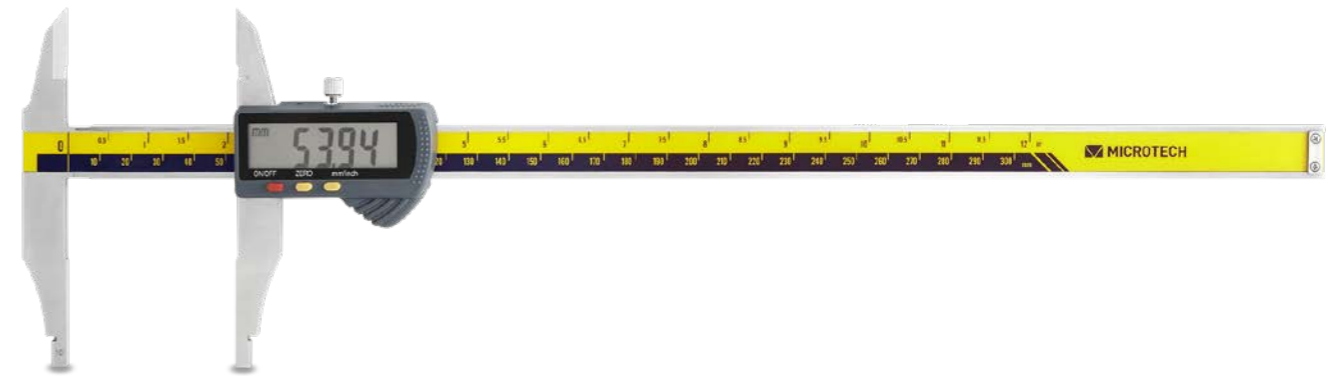

VERNIER NIB JAW CALIPER IP67

**HAND FINISHED**

**ISO 17025 CALIBRATION**

Item No	Range	Resolution	Jaws	Accuracy	Fine
141002302	0-300	0,02	60/40	±50	+

OPTIONAL ACCESORIES

Item 141002001 CARBIDE TIPS FOR NIB JAW CALIPERS (WITH FIXATORS)

FUNCTIONS

HAND FINISHED SURFACES  
FINE ADJUSTMENT

DIGITAL NIB JAW CALIPER

**BIG SCREEN**

**IP54**

**HAND FINISHED**

**ISO 17025 CALIBRATION**

Item No	Range		Resolution	Accuracy	Jaw	Display	Protection
141083321	mm	inch	mm	µm	mm	Digit height 12,5mm	IP54
141080521	0-300	0-12"	0,01	±30	60/40		IP54
	0-500	0-20"		±50	100/50		

DIGITAL NIB JAW CALIPER

Item No	Range		Resolution	Accuracy	Jaw	Display	Protection
	mm	inch	mm	µm	mm		
141072321	0-300	0-12"	0,01	±30	60/40	Swiss Digit height 11mm	IP67

A = 413 B = 40 C = 24 D = 10 E = 17 G = 4

Item No	Range		Resolution	Accuracy	Jaw	Display	Protection	Data output
	mm	inch	mm	µm	mm			
141072391	0-300	0-12"	0,01	±30	60/40	Swiss Digit height 11mm	IP67	WIRELESS

A = 413 B = 40 C = 24 D = 10 E = 17 G = 4