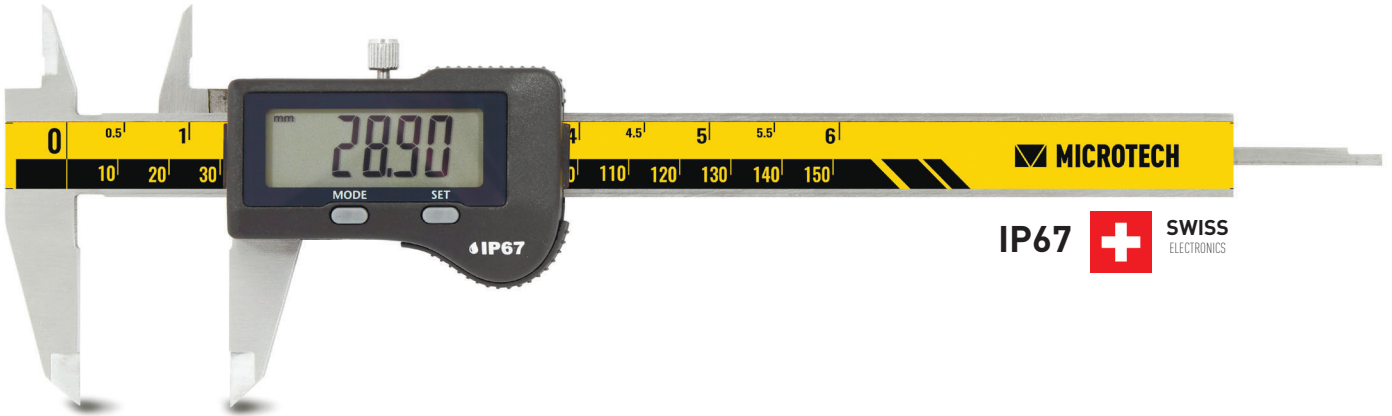

- Waterproof IP67 Swiss electronics with PRESET function
- High accuracy up to  $\pm 20\mu\text{m}$  on external jaws (internal and depth according ISO13385)
- **MODIFICATION 3 MODES DATA TRANSFER:** WIRELESS to MDS app (Windows, Android, iOS, MacOS); WIRELESS HID, WIRELESS HID+MAC
- Calibration certificate included (ISO17025 (Ilac MRA))

**IP67**  **SWISS ELECTRONICS**

Item No	Range		Reso- lution	Accur- acy	Jaws	Protection	Carbide jaws	Round rod	Preset	mm/inch	Auto on/off	Display	
	mm	inch											mm
141072122												Swiss electronics	
141072122R	0-150	0-6"	0,01	$\pm 20$	40/16	IP-67							
141072122C													
141072222	0-200	0-8"		$\pm 20$	50/17								
141072222C													
141072322	0-300	0-12"		$\pm 30$	60/20								
141072322C													

**MODIFICATION CARBIDE JAWS**

**WIRELESS** DIGITAL CALIPER IP67

- **3 MODES DATA TRANSFER:** WIRELESS to MDS app (Windows, Android, iOS, MacOS); WIRELESS HID, WIRELESS HID+MAC

**IP67**  **SWISS ELECTRONICS**

Item No	Range		Reso- lution	Accur- acy	Jaws	Protection	Carbide jaws	Round rod	Preset	mm/inch	Auto on/off	WIRELESS to app	WIRELESS HID	Display	
	mm	inch													mm
141072192														Swiss electronics	
141072192R	0-150	0-6"	0,01	$\pm 20$	40/16	IP-67									
141072192C															
141072292	0-200	0-8"		$\pm 20$	50/17										
141072292C															
141072392	0-300	0-12"		$\pm 30$	60/20										
141072392C															