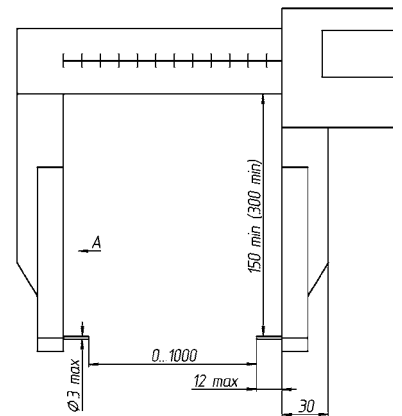

LONG OUTSIDE POINT DIGITAL CALIPER IP54

| Item No | Range | | Resolution | Jaws | Accuracy | Display |
|-----------|--------|-------|------------|------|----------|----------------------|
| | mm | inch | | | | |
| 141405151 | 0-500 | 0-20" | 0,01 | 300 | ±50 | Digit height 20mm |
| 141410151 | 0-1000 | 0-40" | | | ±80 | |

LONG OUTSIDE POINT COMPUTERIZED CALIPER IP54

| Item No | Range | | Resolution | Jaws | Accuracy | Force | Waterproof | Display | Data output |
|-----------|--------|-------|------------|------|----------|-------|------------|----------------------------|--------------|
| | mm | inch | | | | | | | |
| 141405156 | 0-500 | 0-20" | 0,01 | 300 | ±40 | 1-20 | IP54 | Color 2.4" Touch-screen | WIRELESS+USB |
| 141410156 | 0-1000 | 0-40" | | | ±60 | | | | |