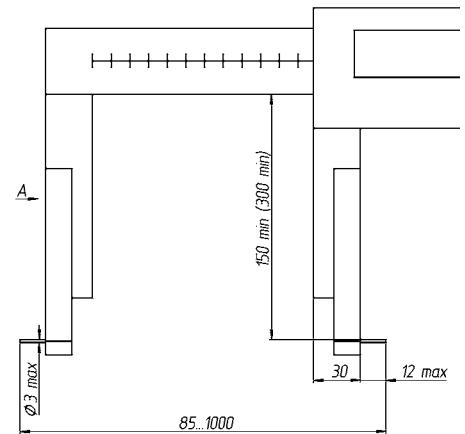

LONG INSIDE POINT DIGITAL CALIPER IP54

Item No	Range		Resolution	Jaws	Accuracy	Display
	mm	inch				
141305151	75-500	3-20"	0,01	300	±50	Digit height 20mm
141310151	85-1000	4-40"			±80	

LONG INSIDE POINT COMPUTERIZED CALIPER IP54

Item No	Range		Resolution	Jaws	Accuracy	Waterproof	Display	Data output
	mm	inch						
141305156	75-500	3-20"	0,01	300	±40	IP54	Color 2.4" Touch-screen	WIRELESS+USB
141310156	85-1000	4-40"			±60			

OPTIONAL ACCESORIES

STANDARD MDS data set

STANDARD MDS app

Item 299110100 EXTERNAL MICRO POWERBANK 1000MAH

Item 299110200 EXTERNAL SLIM POWERBAN 5000MAH

Item 299110500 EXTERNAL PRT POWERBANK 20000MAH

FUNCTIONS

E-FORCE 1-20 N WITH AUTO MODE
LIMITS (Go/NoGo)
PEAK VALUES (MAX/MIN)
MEMORY, WITH STATISTICS
TIMER
FORMULA AX^2+BX+C
MM/INCH
PRESET
CALIBRATION DATE CONTROL
PIN LOCK