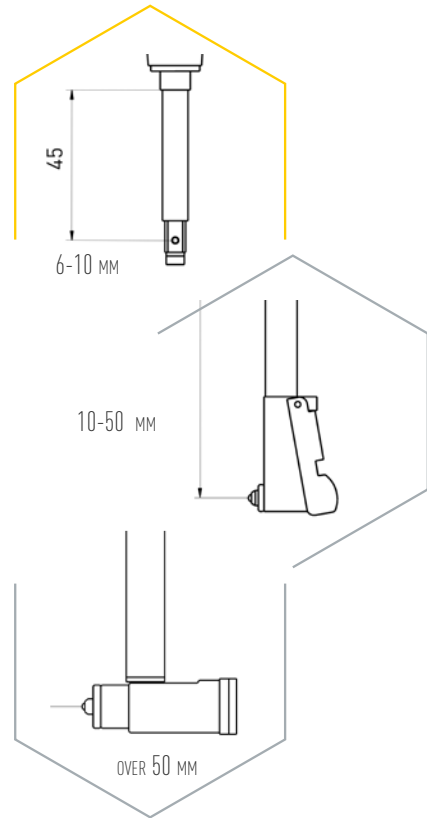

MAX/MIN

USB
HID

AX^2+BX+C

MEMORY

LIMITS

ISO 17025
CALIBRATION

UP TO
1500MM
RANGE

Item No*	Range	Depth	DIAL		DIGITAL		COMPUTERIZED	
			resolution 10 µm		resolution 1 µm		resolution 0.1 µm	
			Accuracy	Accuracy	Accuracy	Accuracy	Accuracy	Data output
	mm	mm	µm	µm	µm	µm		
131010X00	6-10	45	±8	±8	±3	±3	WIRELESS+USB	
131018X00	10-18	45	±8	±8	±3	±3		
131050X00	18-50	135	±12	±12	±3	±3	WIRELESS+USB	
131050X11		500	±12	±12	±3	±3		
131050X22		1000	±12	±12	±3	±3		
131050X44		2000	±12	±12	±3	±3		
131160X00	50-160	200	±15	±15	±3	±3	WIRELESS+USB	
131160X11		500	±15	±15	±3	±3		
131160X22		1000	±15	±15	±3	±3		
131160X44		2000	±15	±15	±3	±3		
131250X00	160-250	200	±15	±15	±5	±5	WIRELESS+USB	
131250X11		500	±15	±15	±5	±5		
131250X22		1000	±15	±15	±5	±5		
131250X44		2000	±15	±15	±5	±5		
131450X00	250-450	200	±22	±22	±8	±8	WIRELESS+USB	
131450X11		500	±22	±22	±8	±8		
131450X22		1000	±22	±22	±8	±8		
131450X44		2000	±22	±22	±8	±8		
131800X00	400-800	250	±30	±30	±8	±8	WIRELESS+USB	
131800X11		500	±30	±30	±9	±9		
131800X22		1000	±30	±30	±9	±9		
131800X44		2000	±30	±30	±9	±9		
131900X00	700-1000	400	±30	±30	±12	±12	WIRELESS+USB	
131900X22		1000	±30	±30	±12	±12		
131900X44		2000	±30	±30	±12	±12		
WIDE RANGE BORE GAUGES								
131110X00	10-100	45	±15	±15	±3	±3	WIRELESS+USB	
131220X00	20-200	200	±15	±15	±3	±3		
131224X00	50-250	200	±15	±15	±3	±3		
131225X00	18-250	150	±20	±20	±3	±3		
131951X00	130-1500	500	±25	±25	±8	±8		

***X in item No:**

- 1-dial bore gauge with dial indicator 10 micron resolution
- 3-digital bore gauge with digital indicator 10 micron resolution
- 8-digital bore gauge with digital indicator 1 micron resolution
- 7-bore gauge with computerized indicator 0.1micron resolution

OPTIONAL ACCESORIES

FUNCTIONS

- LIMITS (Go/NoGo)
- PEAK VALUES (Max/Min)
- MEMORY, WITH STATISTICS
- TIMER
- FORMULA aX^2+bX+c
- MM/INCH
- PRESET
- CALIBRATION DATE CONTROL
- PIN LOCK

- LINEAR CORRECTION
- TEMPERATURE COMPENSATION
- RECHARGEABLE LI-POL BATTERY
- MAGNETIC CHARGING SOCKET