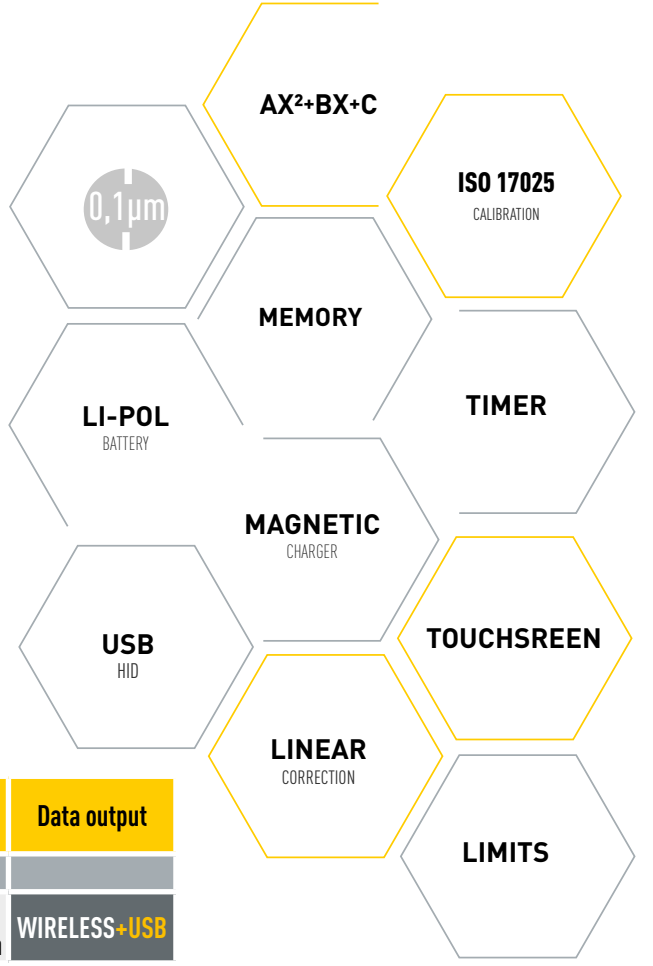

# CO-AX COMPUTERIZED CENTERING INDICATOR

MICROTECH

Item No	Measuring range		Resolution	Accuracy	Complectation	Indication	Data output
	mm	inch					
127050407	0-3,6	0-0,12"	0,0001	±10	center point feeler-1pcs streight feeler -3pcs curved feeler -3pcs	Color 1.5" Touch-screen	<b>WIRELESS+USB</b>

# CRANSHAFT COMPUTERIZED TESTER

Item No	Range	Measuring range		Resolution	Accuracy	Display	Data output
		mm	inch				
126050007	100-500	0-10	0-0.4"	0,0001	±20	Color 1.5" Touch-screen	<b>WIRELESS+USB</b>