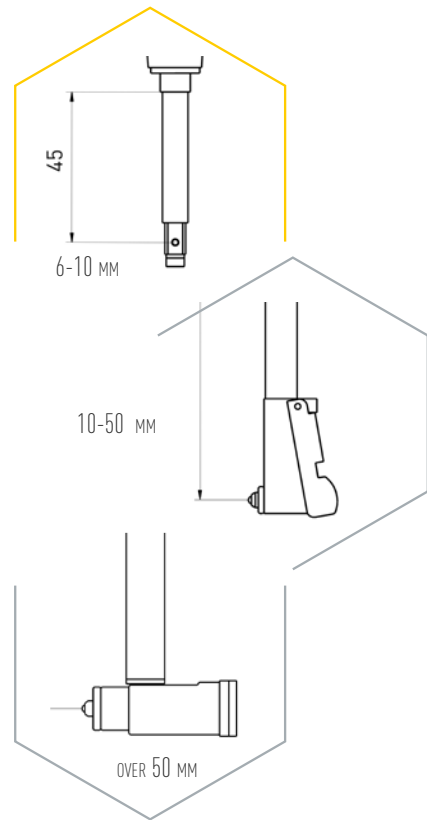

MAX/MIN

**USB
HID**

AX²+BX+C

MEMORY

LIMITS

**ISO 17025
CALIBRATION**

UP TO
1500MM
RANGE

Item No*	Range	Depth	DIAL		DIGITAL		COMPUTERIZED	
			resolution 10 µm		resolution 1 µm		resolution 0.1 µm	
			Accuracy	Accuracy	Accuracy	Accuracy	Accuracy	Data output
	mm	mm	µm	µm	µm	µm		
131010X00	6-10	45	±8	±8	±3	±3	WIRELESS+USB	
131018X00	10-18	45	±8	±8	±3	±3		
131050X00	18-50	135	±12	±12	±3	±3	WIRELESS+USB	
131050X11		500	±12	±12	±3	±3		
131050X22		1000	±12	±12	±3	±3		
131050X44		2000	±12	±12	±3	±3		
131160X00	50-160	200	±15	±15	±3	±3	WIRELESS+USB	
131160X11		500	±15	±15	±3	±3		
131160X22		1000	±15	±15	±3	±3		
131160X44		2000	±15	±15	±3	±3		
131250X00	160-250	200	±15	±15	±5	±5	WIRELESS+USB	
131250X11		500	±15	±15	±5	±5		
131250X22		1000	±15	±15	±5	±5		
131250X44		2000	±15	±15	±5	±5		
131450X00	250-450	200	±22	±22	±8	±8	WIRELESS+USB	
131450X11		500	±22	±22	±8	±8		
131450X22		1000	±22	±22	±8	±8		
131450X44		2000	±22	±22	±8	±8		
131800X00	400-800	250	±30	±30	±8	±8	WIRELESS+USB	
131800X11		500	±30	±30	±9	±9		
131800X22		1000	±30	±30	±9	±9		
131800X44		2000	±30	±30	±9	±9		
131900X00	700-1000	400	±30	±30	±12	±12	WIRELESS+USB	
131900X22		1000	±30	±30	±12	±12		
131900X44		2000	±30	±30	±12	±12		
WIDE RANGE BORE GAUGES								
131110X00	10-100	45	±15	±15	±3	±3	WIRELESS+USB	
131220X00	20-200	200	±15	±15	±3	±3		
131224X00	50-250	200	±15	±15	±3	±3		
131225X00	18-250	150	±20	±20	±3	±3		
131951X00	130-1500	500	±25	±25	±8	±8		

***X in item No:**

- 1-dial bore gauge with dial indicator 10 micron resolution
- 3-digital bore gauge with digital indicator 10 micron resolution
- 8-digital bore gauge with digital indicator 1 micron resolution
- 7-bore gauge with computerized indicator 0.1micron resolution

OPTIONAL ACCESORIES

FUNCTIONS

- LIMITS (Go/NoGo)
- PEAK VALUES (Max/Min)
- MEMORY, WITH STATISTICS
- TIMER
- FORMULA aX^2+bX+c
- MM/INCH
- PRESET
- CALIBRATION DATE CONTROL
- PIN LOCK

- LINEAR CORRECTION
- TEMPERATURE COMPENSATION
- RECHARGEABLE LI-POL BATTERY
- MAGNETIC CHARGING SOCKET