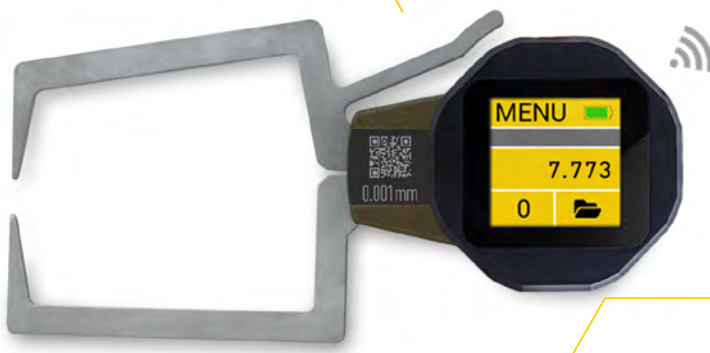

# INTERNAL COMPUTERIZED GAUGE

MICROTECH

Item No	Range	Resolution	Accuracy	Display	Data output
	mm	mm	µm		
134102505	5-25	0,001	±20	Color 1.5" Touch-screen	WIRELESS+USB
134103005	10-30		±20		
134104005	20-40		±20		
134105005	30-50		±20		
134106005	40-60		±20		

# EXTERNAL COMPUTERIZED GAUGE

Item No	Range		Resolution	Accuracy	Display	Data output
	mm	inch	mm	µm		
134202005	0-20	0-0.8"	0,001	±20	Color 1.5" Touch-screen	WIRELESS+USB
134203005	10-30	0.4-1.2"		±20		
134204005	20-40	0.8-1.6"		±20		
134205005	30-50	1.2-2"		±20		
134206005	40-60	1.6-2.4"		±20		