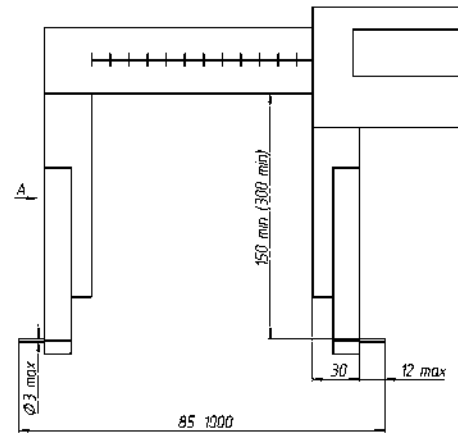

LONG INSIDE POINT DIGITAL CALIPER IP54

Item No	Range		Resolution	Jaws	Accuracy	Display
	mm	inch				
141305151	75-500	3-20"	0,01	300	±50	
141310151	85-1000	4-40"		300	±80	

LONG INSIDE POINT COMPUTERIZED CALIPER IP54

Item No	Range		Resolution	Jaws	Accuracy	Waterproof	Display	Data output
	mm	inch						
141305156	75-500	3-20"	0,01	300	±40	IP54	Color 1.5"	WIRELESS+USB
141310156	85-1000	4-40"		300	±60	IP54	Touch-screen	

OPTIONAL ACCESORIES

FUNCTIONS

- E-FORCE 1-20 N WITH AUTO MODE
- LIMITS (Go/NoGo)
- PEAK VALUES (MAX/MIN)
- MEMORY, WITH STATISTICS
- TIMER
- FORMULA AX^2+BX+C
- MM/INCH
- PRESET
- CALIBRATION DATE CONTROL
- PIN LOCK