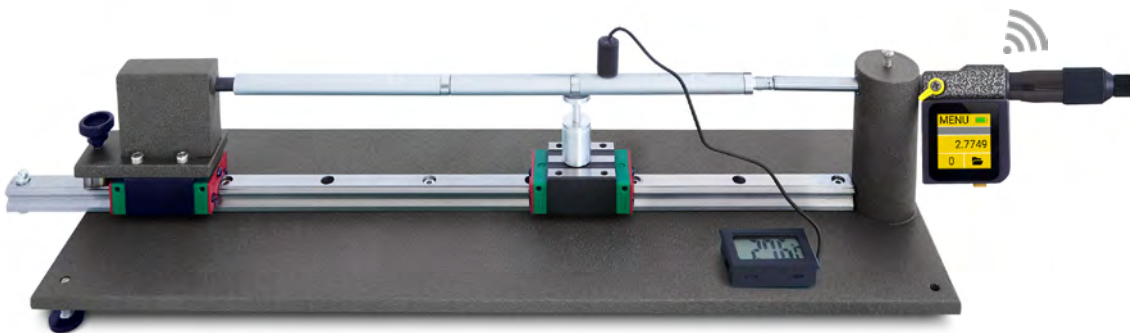

Item No	Range				Resolution	Accuracy	Spindle	Anvil type	Display	Data output
	Stand		Micrometer head							
	mm	inch	mm	inch	mm	μm				
110180278	0-25	0-1"	0-25	0-1"	0,0001	±1.5	rotating	Flat d 6.5mm set 7 pairs	Color 1.5" Touch-screen	WIRELESS+USB
110180578	0-50	0-2"	0-50	0-2"		±2.5				
110180288	0-25	0-1"	0-25	0-1"		±1.5	non-rotating			
110180298						±2.5				

Item No	Range				Resolution	Accuracy	Spindle	Setting rod	Anvil type	Display	Data output
	Stand		Micrometer head								
	mm	inch	mm	inch	mm	μm		mm			
110181578	0-150	0-6"	0-50	0-2"	0,0001	±2	rotating	100	Flat d 6.5mm	Color 1.5" Touch-screen	WIRELESS+USB
110183578	0-350	0-14"	0-50	0-2"		±2.5		100, 200			
110186578	0-650	0-26"	0-50	0-2"		±3.5		100, 200, 400			