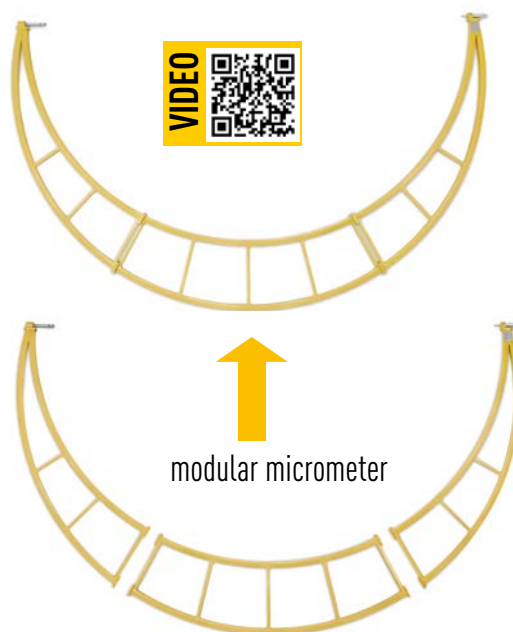

WIDE RANGE COMPUTERIZED MICROMETER WIRELESS

- Patent UA99688, UA103981, UA126928, UA112291, UA1162316, UA124020, W02016124992 by MICROTECH
- Modular micrometer construction for big ranges.
- Standard or rectangular gauge configuration
- Sub-micron computerized micrometer head (selection resolution 0,01 / 0,001 / 0,0001mm)
- **INTELLIGENT** computerized indication system **MICS** with colour touchscreen display adapted to Industry 4.0
- Functions: Go/NoGo, Max/Min, Memory, Statistic, Timer, Formula, mm/inch, Preset, Calibration date, Lock, Mathematical & Temperature error compensation, Switch off, Brightness, Rotation, Rechargeable Li-Pol battery
- **Long range** Wireless data transfer to Windows, Android, iOS applications
- **FREE** version of software for Windows PC, Android, iOS tablets and smartphones
- Calibration certificate included (ISO17025 (Ilac MRA))

Computerized micrometer head

Free Software for Windows, Android, iOS

Long range
data transfer distance

modular micrometer

INDUSTRY 4.0
READY

RESOLUTION

PROTECTION

WIRELESS
DATA TRANSFER