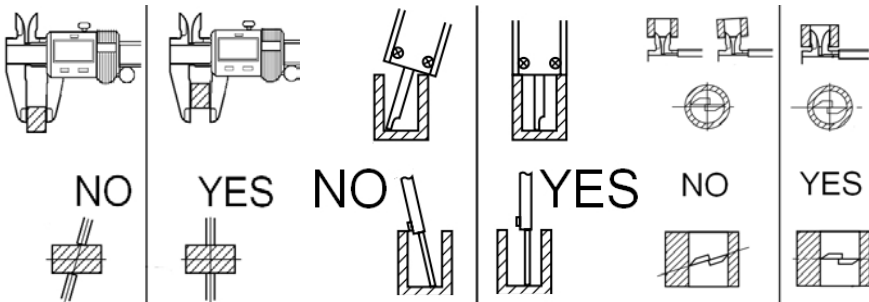

## BUTTON FUNCTIONS

Switch between metric and English measurement systems

ORIGIN function after battery change (Press 5 sec)

ON/OFF function

Switching between absolute and relative measurement (display INC) or setting ZERO

## CORRECT MEASUREMENTS