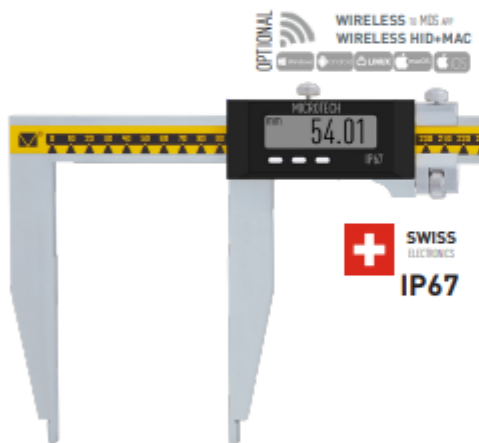

- Long jaw digital caliper with waterproof IP67 Swiss electronics with PRESET function
- Optional Force control module 3-15N
- MODIFICATION with 3 MODES DATA TRANSFER: WIRELESS to MDS app (Windows, Android, iOS, MacOS); WIRELESS HID, WIRELESS HID+MAC
- Calibration certificate included (ISO17025 (Ilac MRA))

OPTIONAL WIRELESS to MDS app WIRELESS HID+MAC

SWISS ELECTRONICS
IP67

OPTIONAL WIRELESS to MDS app WIRELESS HID+MAC

SWISS ELECTRONICS
IP67

OPTIONAL ACCESSORIES

USB, WI-FI, RJ-45, RS-485, LoRa output

DOWNLOAD APP