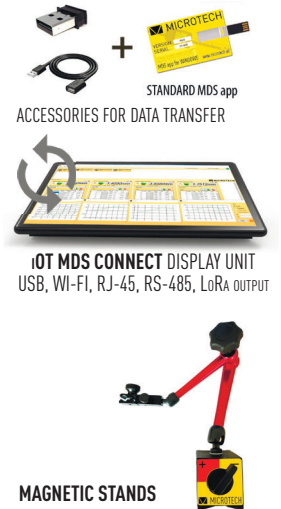

- **Industry 4.0** adopted sub-micron Computerized indicator with computerized MICS system with 1,54" color Touchscreen
- **Functions:** Go/NoGo, Max/Min, Formula, Timer, Linear correction, Temperature correction, Resolution selecting, Connection status
- **Memory manager:** 2000 values, Folders system, Statistics mode, Memory data transfer
- **Quick reading system** (50 value/sec)
- **4 MODES DATA TRANSFER:** WIRELESS to MDS app (Windows, Android, iOS, MacOS); WIRELESS HID, WIRELESS HID+MAC, USB HID
- **Calibration** certificate included (ISO17025 (Ilac MRA))

DOWNLOAD APP

0,1 μm

Item No	Range		Resol.	Accu- racy	Hyste- resis	Force	Preset	Go/NoGo	Max/Min	Formula	Timer	Temp comp	Linear corr	Calibr date	FW update	Recharge	Memory	WIRELESS	USB	Display	
	mm	inch																			mm
120129133	0-13	0-0,5"	0,0001	±5	0,5	0,6-1	•	•	•	•	•	•	•	•	•	•	Folders / 2000 val	Long range / HID	USB HID / Update	Touchscreen 1,54"	
120129135				±3			•	•	•	•	•	•	•	•	•	•					•
120129137				±2			•	•	•	•	•	•	•	•	•	•					•
120129138				±1.6			•	•	•	•	•	•	•	•	•	•					•
120129252	±7	•		•			•	•	•	•	•	•	•	•	•						
120129253	±5	•		•			•	•	•	•	•	•	•	•	•						
120129257	±3	•		•		•	•	•	•	•	•	•	•	•							
120129258	±2	•		•		•	•	•	•	•	•	•	•	•							
120129503	±10	•		•		•	•	•	•	•	•	•	•	•							
120129504	±6	•		•		•	•	•	•	•	•	•	•	•							
120129507	±4	•		•		•	•	•	•	•	•	•	•	•							
120129508	±3	•		•		•	•	•	•	•	•	•	•	•							

OPTIONAL ACCESSORIES

- **Industry 4.0** adopted sub-micron Computerized dial comparator with 0.1 micron resolution
- **Functions:** Go/NoGo, Max/Min, Formula, Timer, Linear correction, Temperature correction, Resolution selecting, Connection status
- **Memory manager:** 2000 values, Folders system, Statistics mode, Memory data transfer
- **Quick reading system** (50 value/sec)
- **4 MODES DATA TRANSFER:** WIRELESS to MDS app (Windows, Android, iOS, MacOS); WIRELESS HID, WIRELESS HID+MAC, USB HID
- **Calibration** certificate included (ISO17025 (Ilac MRA))