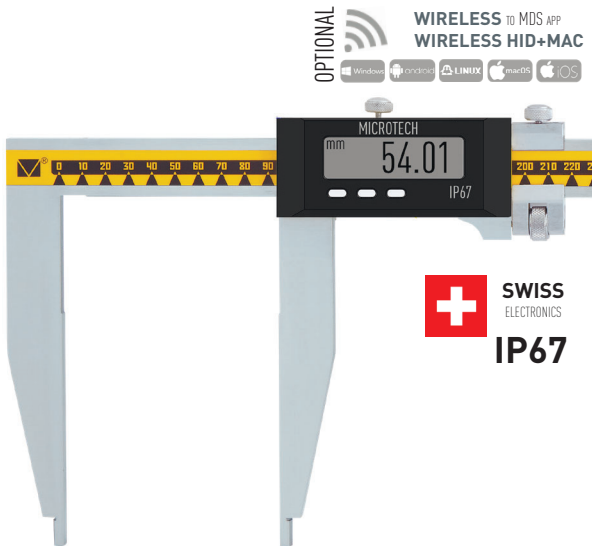

- Long jaw digital caliper with waterproof IP67 Swiss electronics with PRESET function
- Optional Force control module 3-15N
- MODIFICATION with **3 MODES DATA TRANSFER**: WIRELESS to MDS app (Windows, Android, iOS, MacOS); WIRELESS HID, WIRELESS HID+MAC
- Calibration certificate included (ISO17025 (Ilac MRA))

SWISS ELECTRONICS
IP67

OPTIONAL WIRELESS TO MDS APP WIRELESS HID+MAC

SWISS ELECTRONICS
IP67

OPTIONAL WIRELESS TO MDS APP WIRELESS HID+MAC

OPTIONAL ACCESSORIES

iOT MDS CONNECT DISPLAY UNIT
USB, WI-FI, RJ-45, RS-485, LoRA OUTPUT