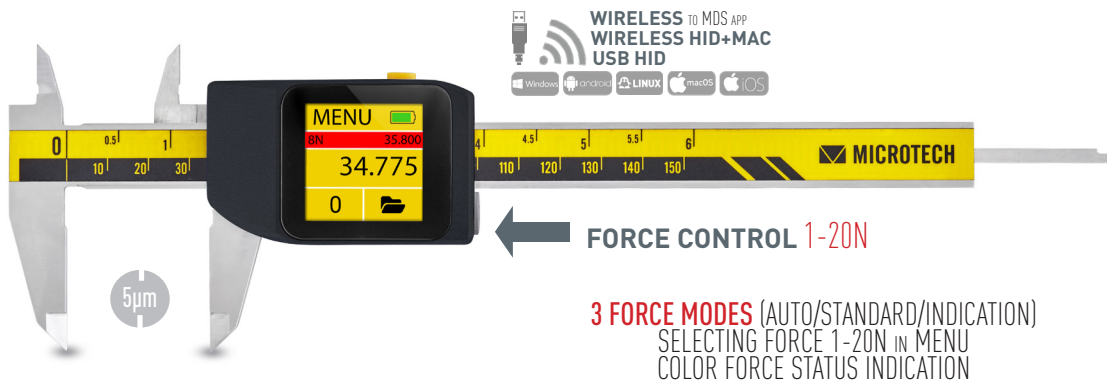

- Industry 4.0 adopted E-Force caliper with computerized MICS system (Patents US10184772, UA174949, UA126928)
- Functions: Go/NoGo, Max/Min, Formula, Timer, Linear correction, Temperature correction, Resolution select, Connection indication
- Memory manager: 2000 values, Folders system, Statistics mode, Memory data transfer
- E-Force control module with Force selection 1-20N, color indication, AUTO-Force mode, Force indication
- **4 MODES DATA TRANSFER:** WIRELESS to MDS app (Windows, Android, iOS, MacOS); WIRELESS HID, WIRELESS HID+MAC, USB HID
- Calibration certificate included (ISO17025 (Ilac MRA))

3 FORCE MODES (AUTO/STANDARD/INDICATION)
SELECTING FORCE 1-20N IN MENU
COLOR FORCE STATUS INDICATION

Item No	Range		Reso- lution	Accu- racy*	eForce	Jaws	Preset	Go/NoGo	Max/Min	Formula	Timer	Temp comp	Linear corr.	Calibr date	Recharge	Auto off	Password	Memory	Statistics	WIRELESS	USB HID	FW update
	mm	inch																				
141097015A	0-150	0-6"		±5		40/16	•	•	•	•	•	•	•	•	•	•	•	•	•	•	•	•
141097020A	0-200	0-8"	0,001	±8	1-20	50/17	•	•	•	•	•	•	•	•	•	•	•	1000 val	•	•	•	•
141097030A	0-300	0-12"		±10		60/20	•	•	•	•	•	•	•	•	•	•	•		•	•	•	•

OPTIONAL ACCESSORIES

DOWNLOAD APP

*Accuracy on external jaws. Internal jaws and Depth according ISO13385-1

3 FORCE MODES (AUTO/STANDARD/INDICATION)
SELECTING FORCE 1-20N IN MENU
COLOR FORCE STATUS INDICATION

Item No	Range		Reso- lution	Accu- racy*	eForce	Jaws	Preset	Go/NoGo	Max/Min	Formula	Timer	Temp comp	Linear corr.	Calibr date	Recharge	Auto off	Password	Memory	Statistics	WIRELESS	USB HID	
	mm	inch																				mm
141077015A	0-150	0-6"	0,005	±10	1-20	40/16	•	•	•	•	•	•	•	•	•	•	•	1000 val	•	•	•	
141077020A	0-200	0-8"		±10		50/17	•	•	•	•	•	•	•	•	•	•	•		•	•	•	•
141077030A	0-300	0-12"		±15		60/20	•	•	•	•	•	•	•	•	•	•	•		•	•	•	•